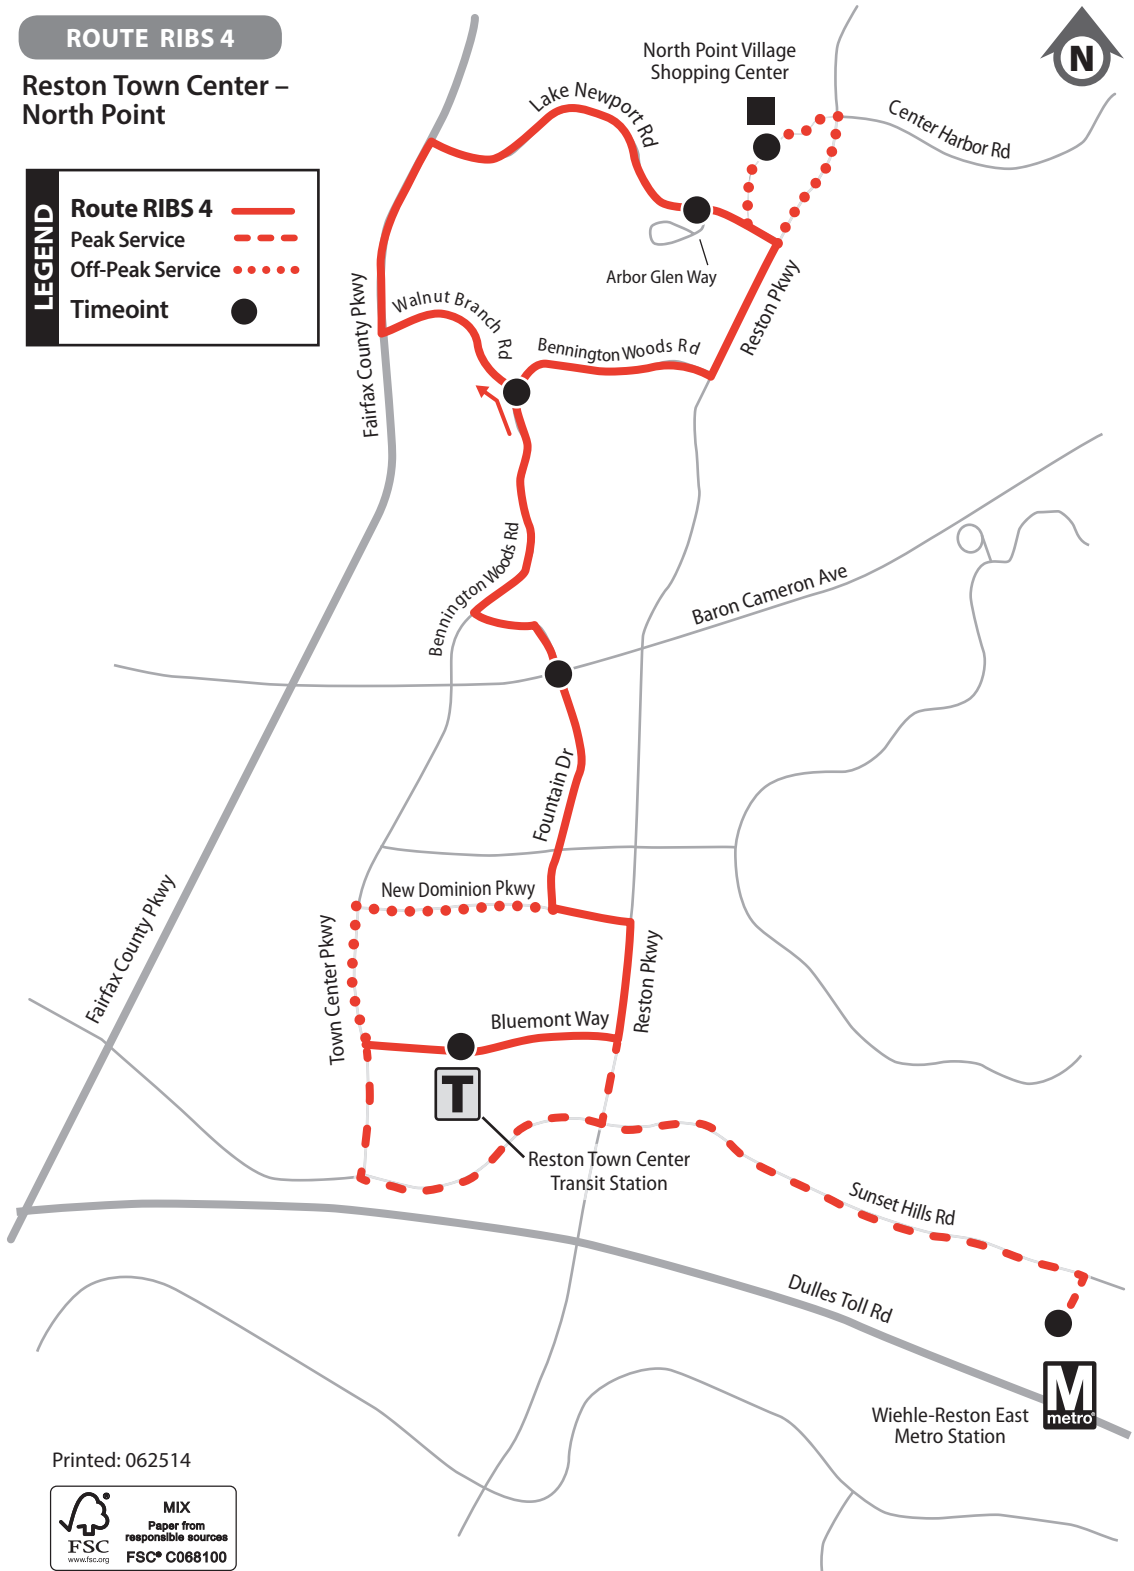

RIBS 4 RESTON TOWN CENTER – NORTH POINT

Reston Town Center Transit Station	Bennington Woods Rd & Walnut Branch Rd	Lake Newport Rd & Arbor Glen Way	North Point Village Center	Fountain Dr & Baron Cameron Ave	Wiehle-Reston East Metro Station	Reston Town Center Transit Station

Weekday – AM Service ☀

6:11	6:16	6:21	—	6:26	6:31	6:37
6:39	6:44	6:49	—	6:54	6:59	7:05
7:09	7:15	7:21	—	7:26	7:33	7:39
7:35	7:41	7:47	—	7:52	7:59	8:05
8:05	8:11	8:17	—	8:22	8:29	8:35
8:35	8:41	8:47	—	8:52	8:59	9:05
9:05	9:11	9:16	9:19	9:24	—	9:28
9:35	9:41	9:46	9:49	9:54	—	9:58
10:05	10:11	10:16	10:19	10:24	—	10:28
10:35	10:41	10:46	10:49	10:54	—	10:58
11:05	11:11	11:16	11:19	11:24	—	11:28
11:35	11:41	11:46	11:49	11:54	—	11:58

Weekday – PM Service 🌙

12:05	12:11	12:16	12:19	12:24	—	12:28
12:35	12:41	12:46	12:49	12:54	—	12:58
1:05	1:11	1:16	1:19	1:24	—	1:28
1:35	1:41	1:46	1:49	1:54	—	1:58
2:05	2:11	2:16	2:19	2:24	—	2:28
2:35	2:41	2:46	2:49	2:54	—	2:58
3:05	3:11	3:16	3:19	3:24	—	3:28
3:35	3:41	3:47	—	3:52	3:59	4:05
4:05	4:11	4:17	—	4:22	4:29	4:35
4:35	4:41	4:47	—	4:52	4:59	5:05
5:05	5:11	5:17	—	5:22	5:29	5:35
5:35	5:41	5:47	—	5:52	5:59	6:05
6:05	6:11	6:17	—	6:22	6:29	6:35
6:35	6:41	6:47	—	6:52	6:59	7:05
7:05	7:11	7:17	—	7:22	7:29	7:35
7:35	7:41	7:46	7:49	7:54	—	7:58
8:05	8:11	8:16	8:19	8:24	—	8:28
8:35	8:41	8:46	8:49	8:54	—	8:58
9:05	9:11	9:16	9:19	9:24	—	9:28
9:35	9:41	9:46	9:49	9:54	—	9:58
10:05	10:11	10:16	10:19	10:24	—	10:28

Printed: 062514