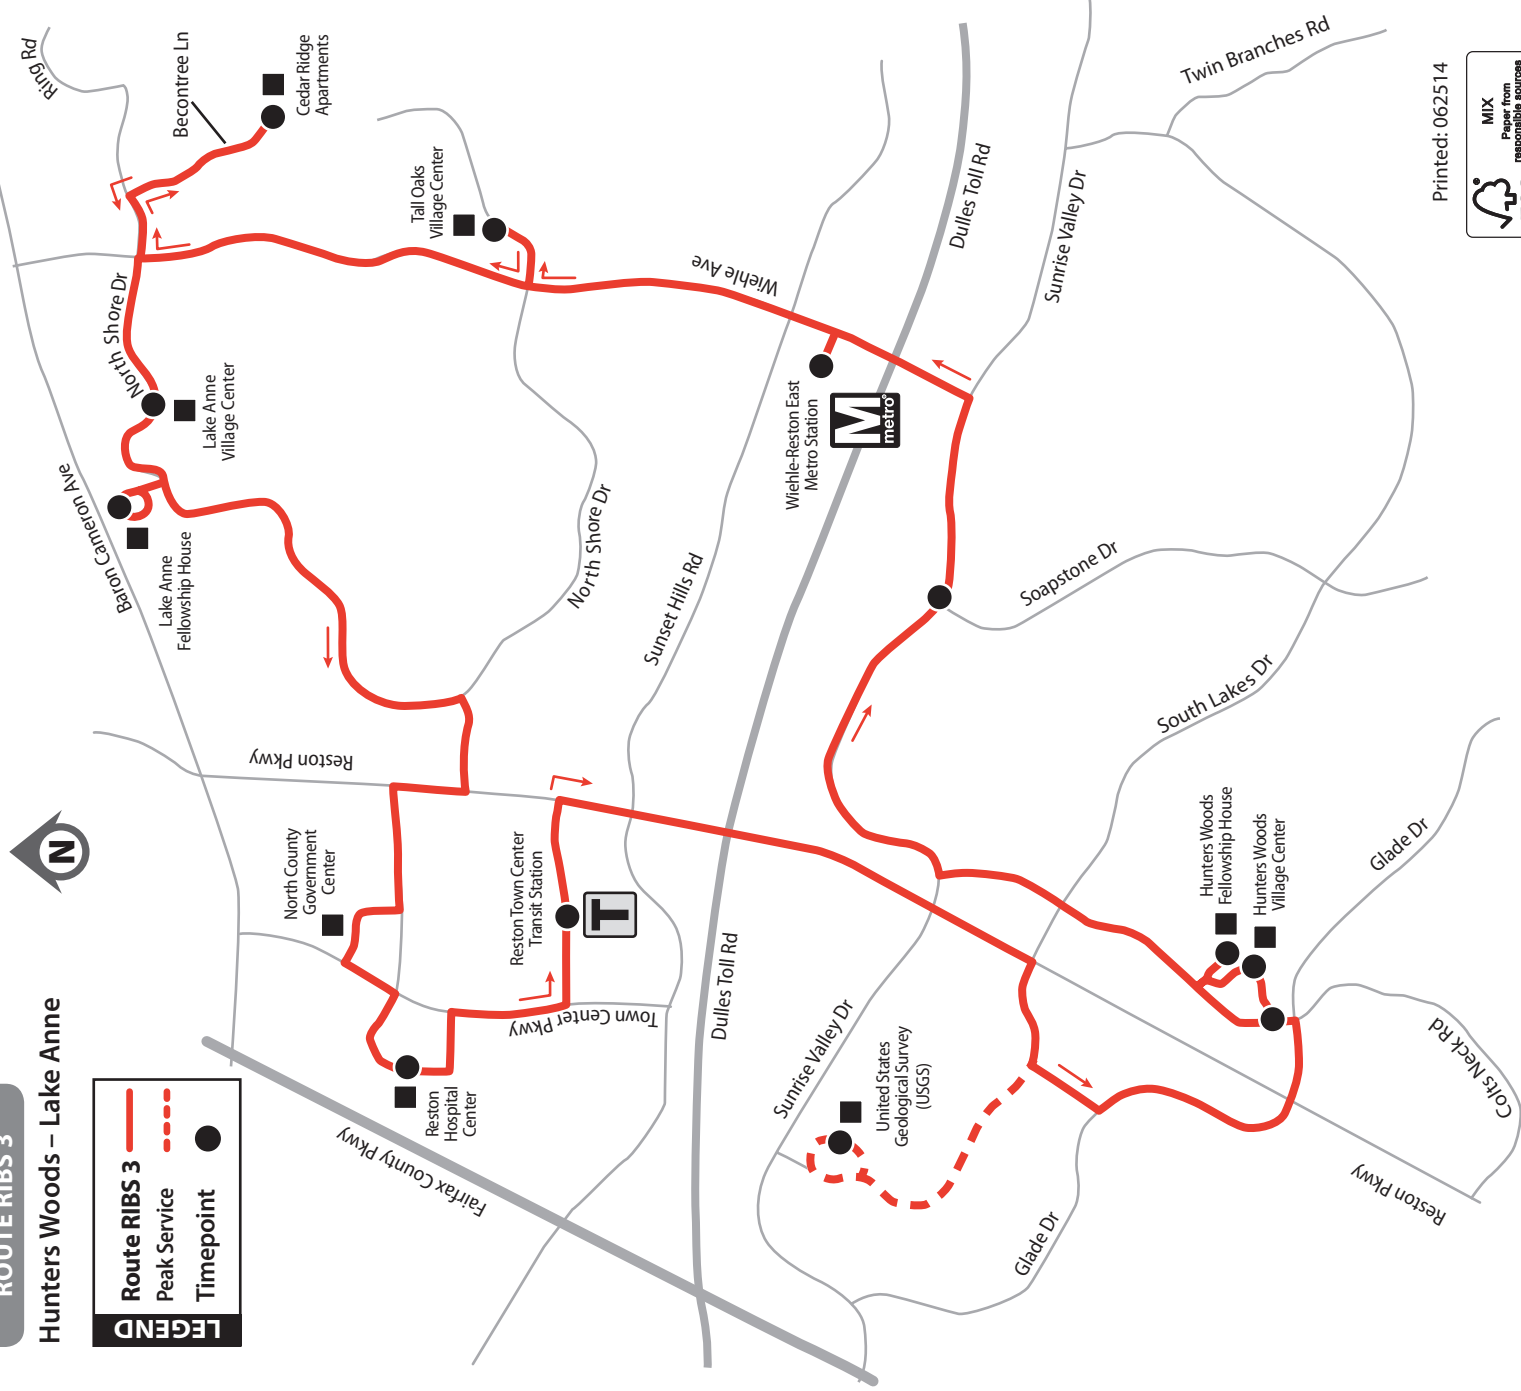

**LEGEND**

- Route RIBS 3
- Peak Service
- Timepoint

**ROUTE RIBS 3**  
Hunters Woods – Lake Anne

# Hunters Woods – Lake Anne

Reston Town Center Transit Station •  
USGS • Hunters Woods Village Center •  
Wiehle-Reston East Metro Station • Lake Anne

**Weekday, Saturday & Sunday Service**

For fares and important information about the bus system, see the brochure:

## RIBS 3 HUNTERS WOODS – LAKE ANNE

**Weekday – PM Service**

Reston Town Center Transit Station	United States Geological Survey	Colts Neck Rd & Hunters Woods Plaza	Hunters Woods Village Center	Hunters Woods Fellowship House	Sunrise Valley Dr & Soapstone Dr	Wahle-Reston East Metro Station	Tall Oaks Village Center	Cedar Ridge Apartments	Lake Anne Village Center	Lake Anne Fellowship House	Reston Hospital Center	Reston Town Center Transit Station
12:05	—	12:15	12:16	12:23	12:29	12:34	12:40	12:43	12:45	12:55	12:58	—
12:35	—	12:45	12:46	12:53	12:59	1:04	1:10	1:13	1:15	1:25	1:28	—
1:05	—	1:15	1:16	1:23	1:29	1:34	1:40	1:43	1:45	1:55	1:58	—
1:35	—	1:45	1:46	1:53	1:59	2:04	2:10	2:13	2:15	2:25	2:28	—
2:05	—	2:15	2:16	2:23	2:29	2:34	2:40	2:43	2:45	2:55	2:58	—
2:35	—	2:45	2:46	2:53	2:59	3:04	3:10	3:13	3:15	3:25	3:28	—
3:05	—	3:15	3:16	3:23	3:29	3:34	3:40	3:43	3:45	3:55	3:58	—
3:37	3:45	3:52	—	4:01	4:09	4:16	—	4:16	—	4:32	4:35	—
4:05	4:13	4:20	—	4:29	4:37	4:44	—	4:44	—	5:00	5:03	—
4:38	—	4:48	—	4:57	5:05	5:12	—	5:12	—	5:28	5:31	—
5:05	5:13	5:20	—	5:29	5:37	5:44	—	5:44	—	6:00	6:03	—
5:35	—	5:45	—	5:54	6:02	6:09	—	6:09	—	6:25	6:28	—
6:05	—	6:15	—	6:24	6:32	6:39	—	6:39	—	6:55	6:58	—
6:35	—	6:45	—	6:54	7:02	7:09	—	7:09	—	7:25	7:28	—
7:05	—	7:14	—	7:22	7:28	7:32	—	7:38	—	7:53	7:56	—
7:35	—	7:44	—	7:52	7:58	8:02	—	8:08	—	8:23	8:26	—
8:05	—	8:14	—	8:22	8:28	8:32	—	8:38	—	8:53	8:56	—
9:05	—	9:14	—	9:22	9:28	9:32	—	9:38	—	9:53	9:56	—
10:05	—	10:14	—	10:19	10:24	10:29	—	10:29	—	10:41	10:44	—
11:05	—	11:14	—	11:19	11:24	11:29	—	11:29	—	11:41	11:44	—
12:05	—	12:14	—	12:19	12:24	12:29	—	12:29	—	12:41	12:44	—