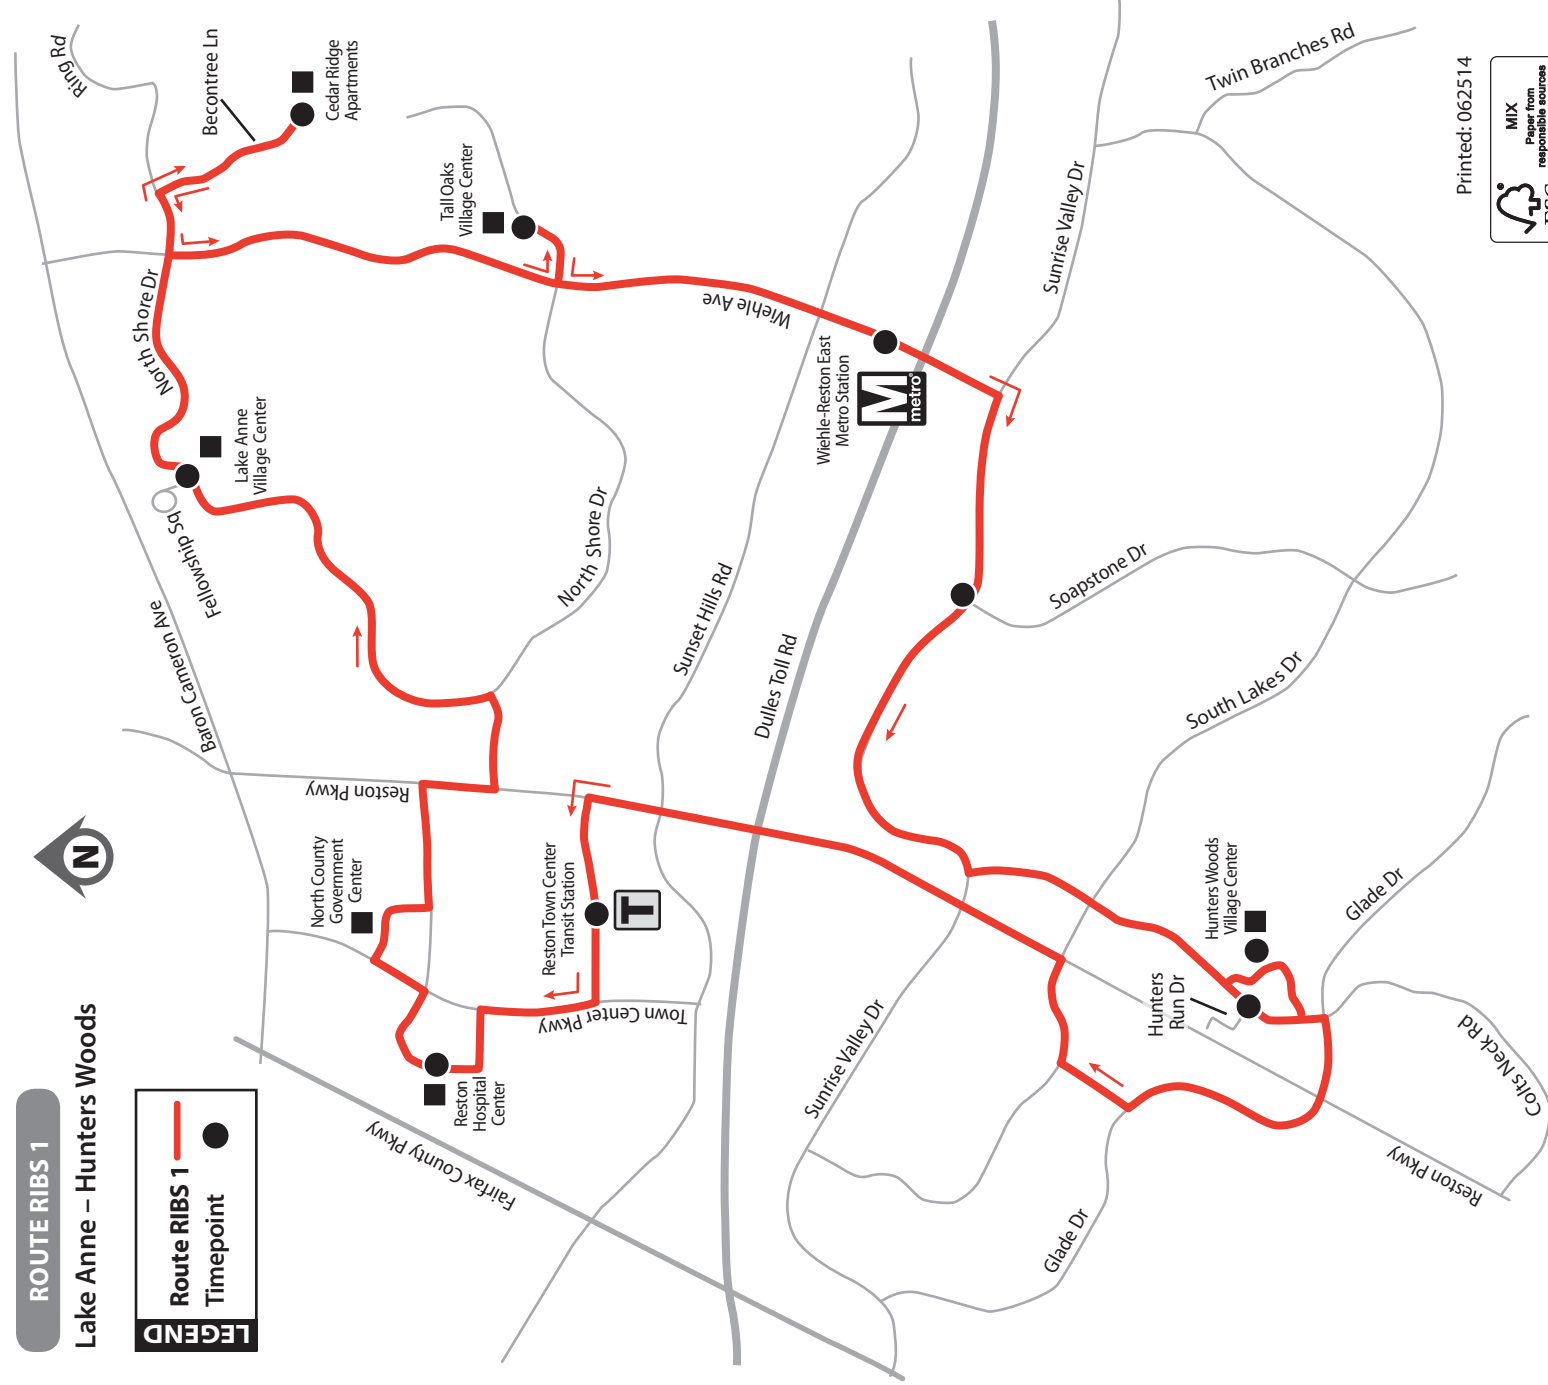

# RIBS 1 LAKE ANNE – HUNTERS WOODS

## ROUTE RIBS 1 Lake Anne – Hunters Woods

**LEGEND**

● Route RIBS 1  
● Timepoint

**REVISED SERVICE**  
Effective July 26, 2014

## Lake Anne – Hunters Woods

Reston Town Center Transit Station •  
Lake Anne • Wiehle-Reston East Metro Station •  
Hunters Woods Village Center

**Weekday, Saturday & Sunday Service**

FAIRFAX  
**CONNECTOR**

## Sunday – AM Service

Reston Town Center Transit Station	Reston Hospital Center	Lake Anne Fellowship House	Cedar Ridge Apartments	Tall Oaks Village Center	Wiehle-Reston East Metro Station (On Wiehle Ave)	Sunrise Valley Dr & Soapstone Dr	Colts Neck Rd & Hunters Run Dr	Hunters Woods Village Center	Reston Town Center Transit Station
6:05	6:08	6:16	6:21	6:26	6:28	6:32	6:37	6:39	6:52
7:05	7:08	7:16	7:21	7:26	7:28	7:32	7:37	7:39	7:52
8:10	8:13	8:21	8:26	8:31	8:33	8:37	8:42	8:44	8:57
9:10	9:13	9:21	9:26	9:31	9:33	9:37	9:42	9:44	9:57
10:10	10:13	10:21	10:26	10:31	10:33	10:37	10:42	10:44	10:57
11:10	11:13	11:21	11:26	11:31	11:33	11:37	11:42	11:44	11:57