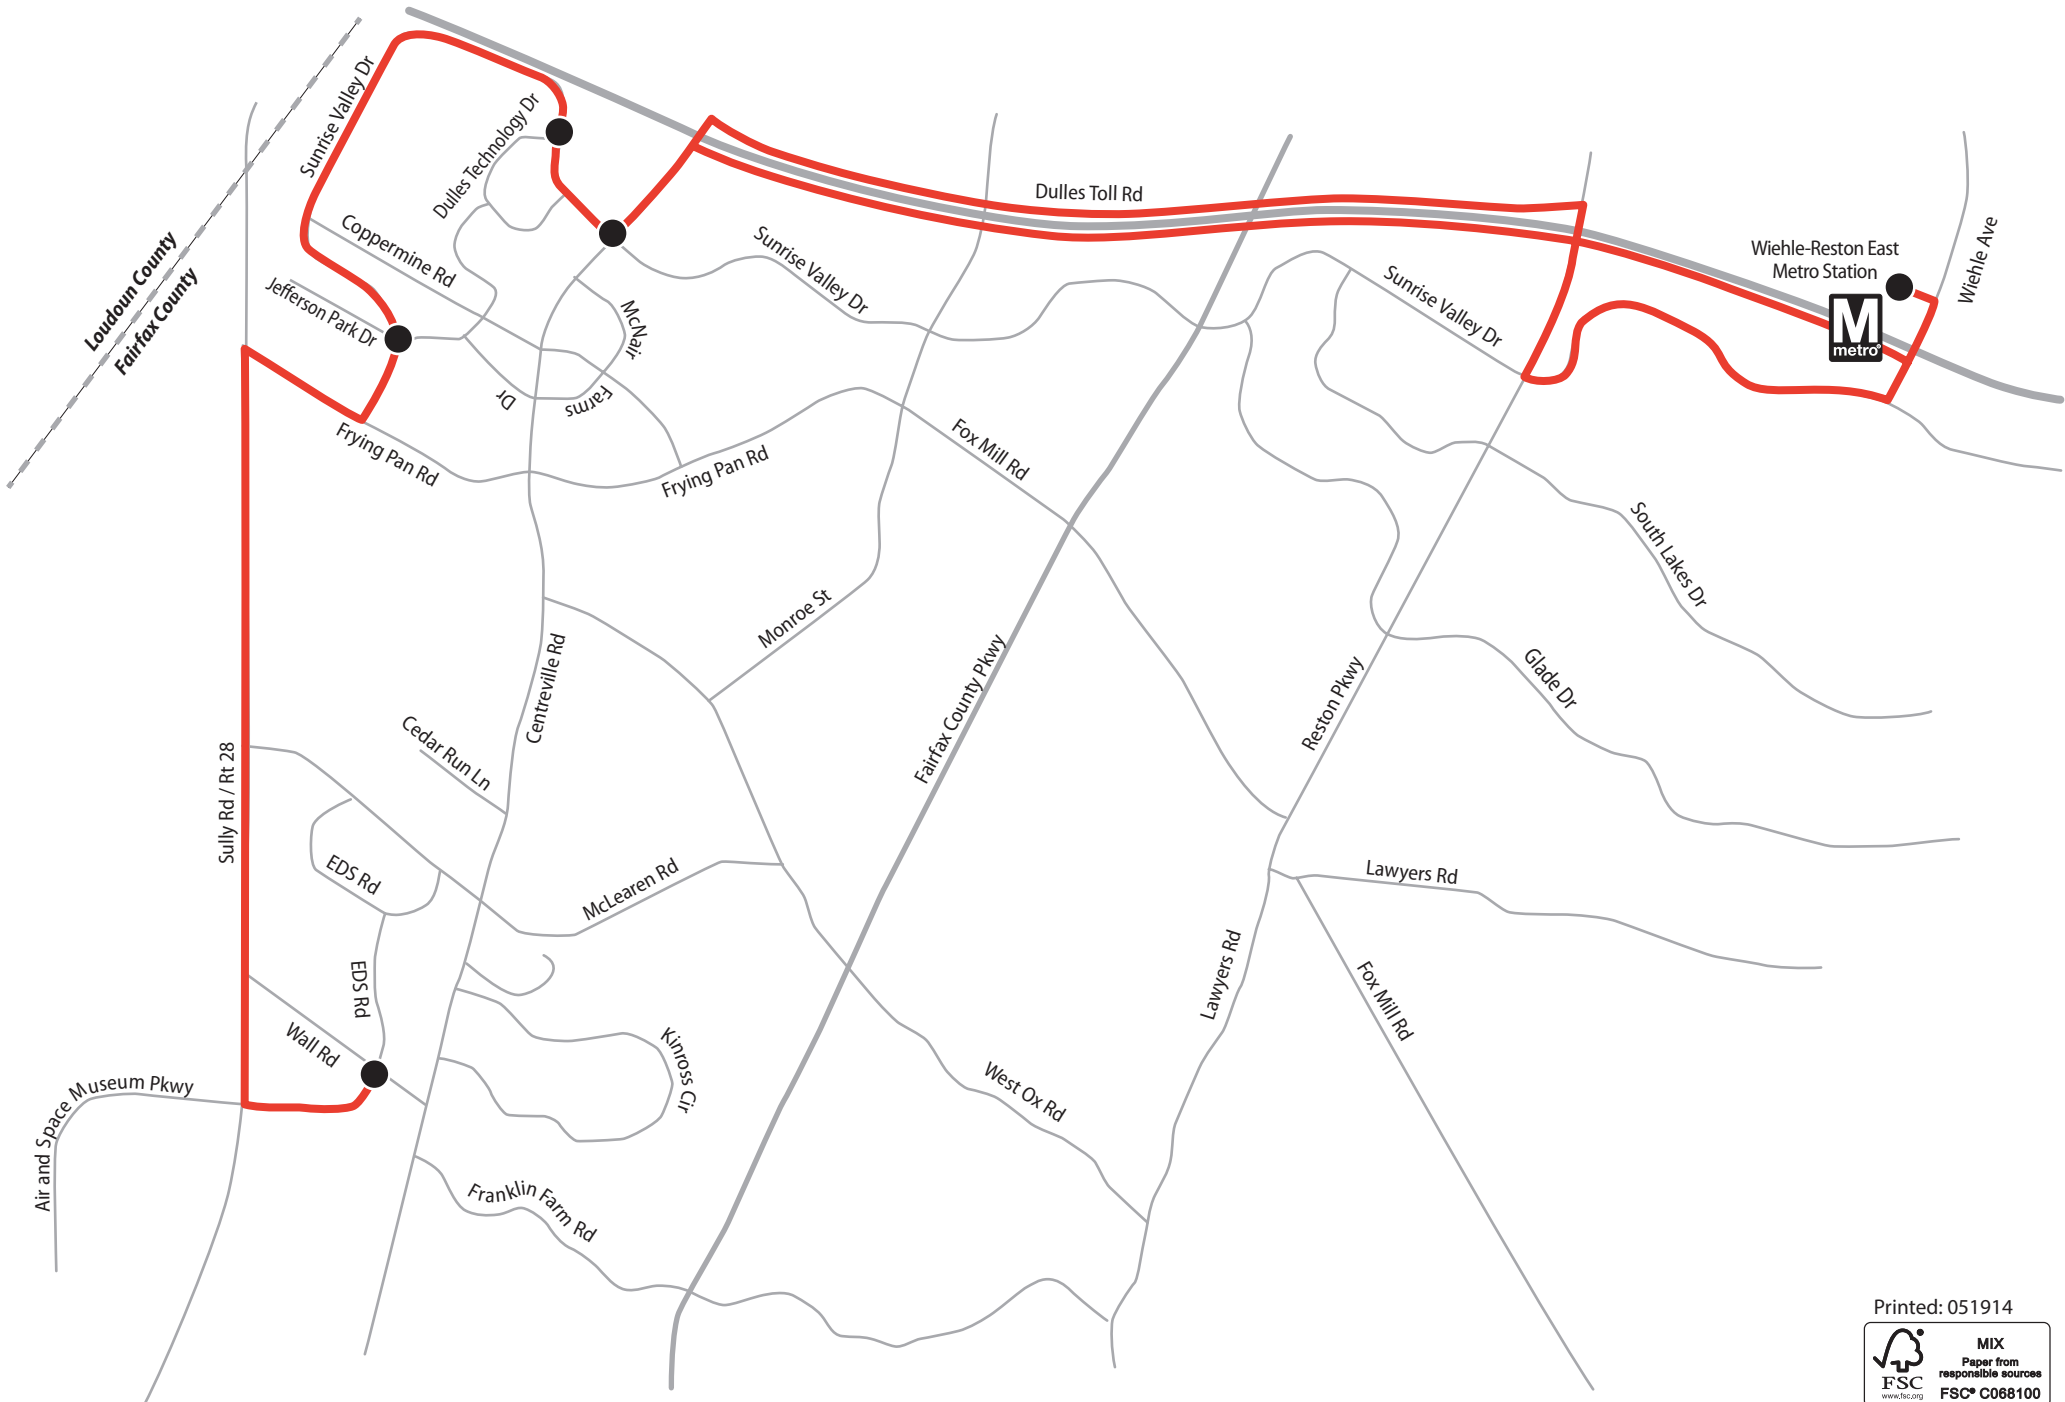

## Dulles Corner – Wall Road

Wahle-Reston East Metro Station •  
Dulles Corner • Air and Space Museum Parkway

**Weekday Service Only**

FAIRFAX  
**CONNECTOR**

For fares and important information about the bus system, see the brochure:

**ROUTE 985**  
Dulles Corner – Wall Rd

**LEGEND**  
Route 985 — (red line)  
Timepoint ● (black dot)

Printed: 051914