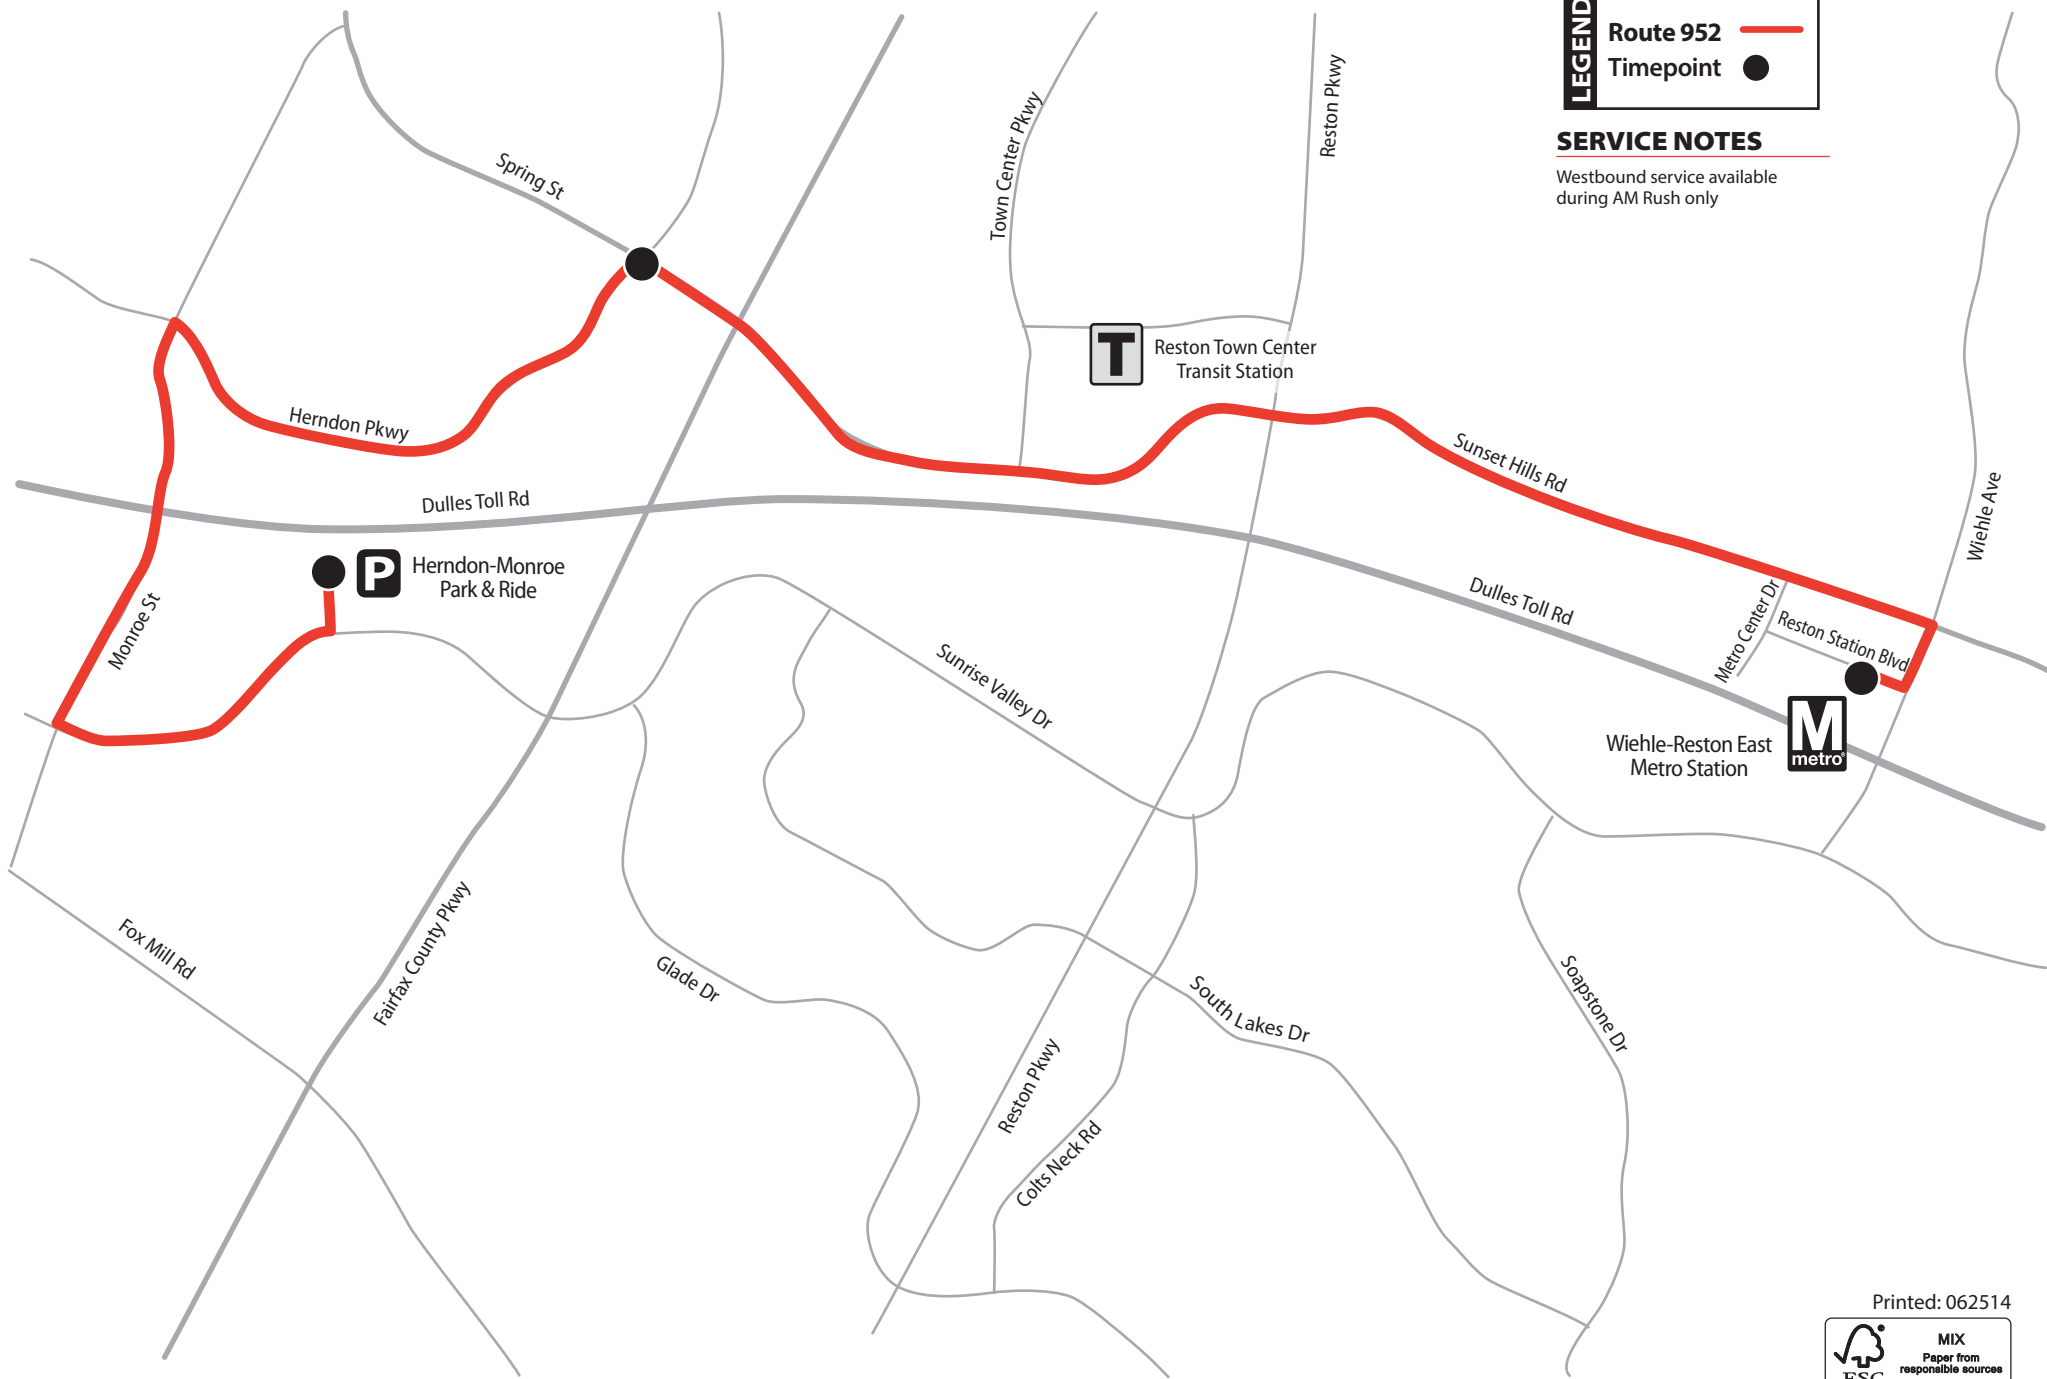

## Sunset Hills

Wiehle-Reston East Metro Station • Sunset Hills Rd •  
Herndon-Monroe Park And Ride

### Weekday – PM Eastbound Service 🌙

|       |       |       |
|-------|-------|-------|
| 12:06 | 12:13 | 12:21 |
| 12:44 | 12:51 | 12:59 |
| 1:26  | 1:33  | 1:41  |
| 2:04  | 2:11  | 2:19  |
| 2:46  | 2:53  | 3:01  |
| 3:04  | 3:11  | 3:19  |
| 3:34  | 3:41  | 3:49  |
| 4:04  | 4:11  | 4:19  |
| 4:34  | 4:41  | 4:49  |
| 5:04  | 5:11  | 5:19  |
| 5:34  | 5:41  | 5:49  |
| 6:04  | 6:11  | 6:19  |
| 6:34  | 6:41  | 6:49  |
| 7:04  | 7:11  | 7:19  |
| 7:44  | 7:51  | 7:59  |
| 8:24  | 8:31  | 8:39  |
| 9:14  | 9:21  | 9:29  |
| 9:54  | 10:01 | 10:09 |

All Fairfax Connector buses are wheelchair lift-equipped.

**ROUTE 952**

**Sunset Hills**

**LEGEND**

Route 952 

Timepoint 

**SERVICE NOTES**

Westbound service available during AM Rush only