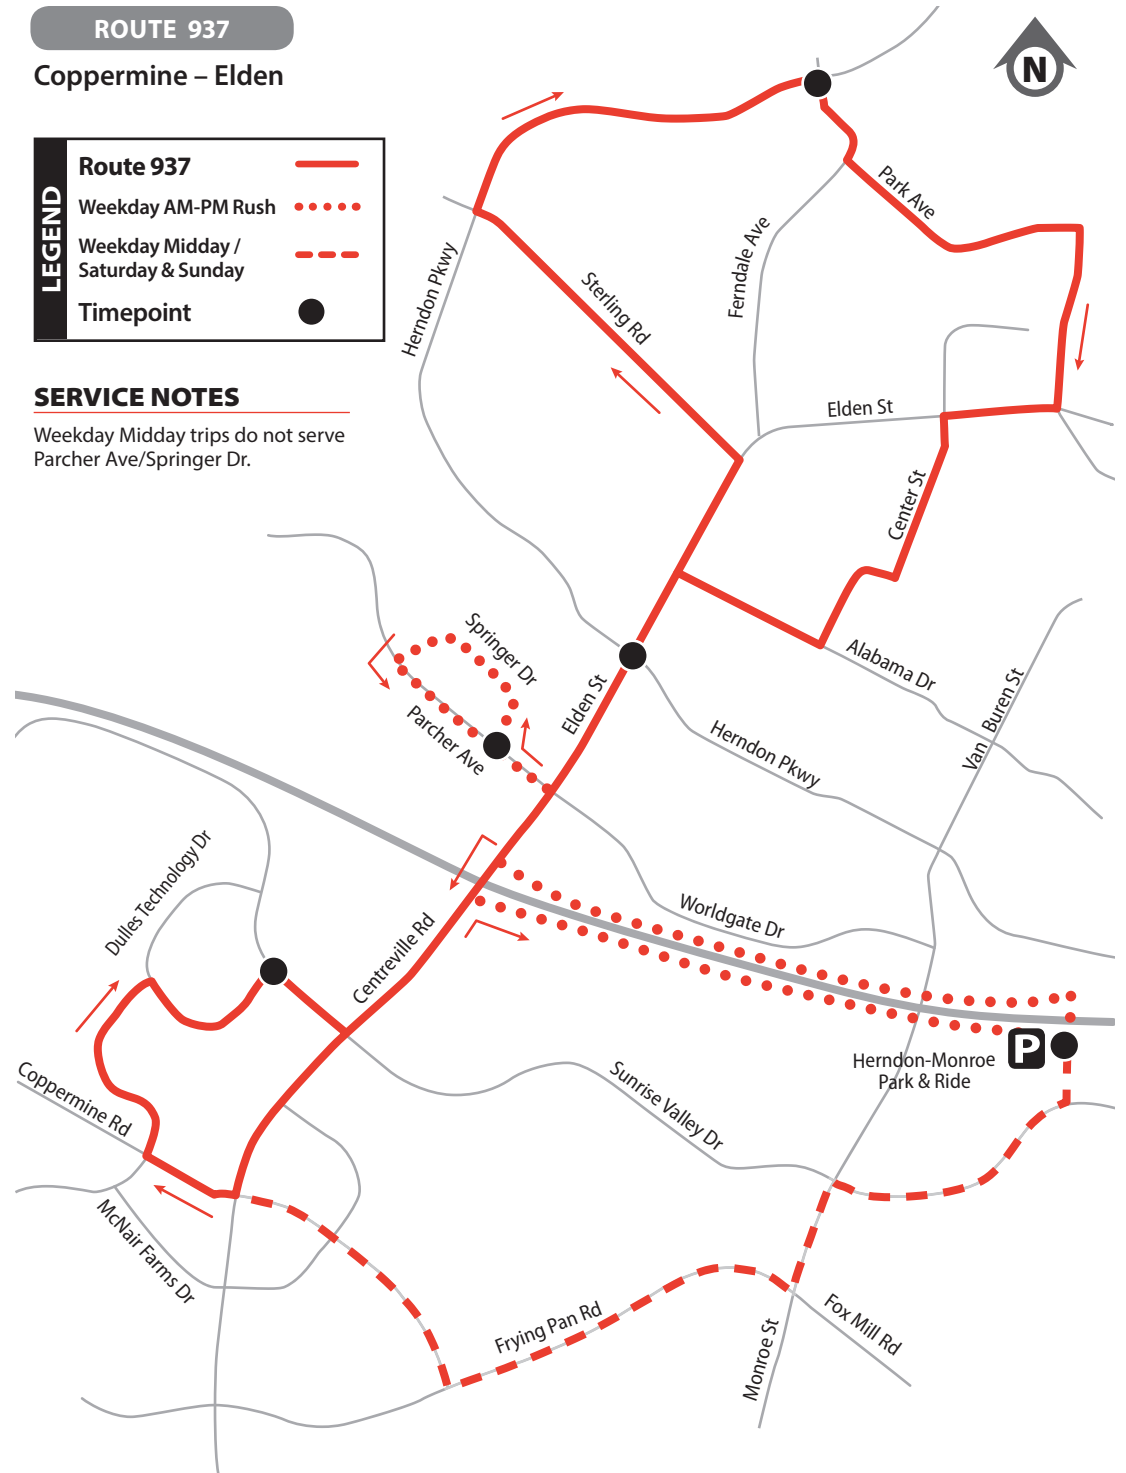

Elden St &
Herndon Pkwy

Herndon Pkwy &
Ferndale Ave

Elden St &
Herndon Pkwy

Parcher Ave &
Springer Dr

P Herndon-Monroe
Park & Ride

Weekday – AM Service ☀

6:00	6:11	—	6:18	6:26	6:40	6:45	6:54
6:30	6:41	—	6:48	6:56	7:10	7:15	7:24
7:00	7:11	—	7:18	7:26	7:40	7:45	7:54
7:30	7:41	—	7:48	7:56	8:10	8:15	8:24
8:00	8:11	—	8:18	8:26	8:40	8:45	8:54
8:30	8:41	—	8:48	8:56	9:10	9:15	9:24
9:00	9:11	—	9:18	9:26	9:40	9:45	9:54
9:30	9:42	—	9:49	9:57	10:11	—	10:19
10:00	10:12	—	10:19	10:27	10:41	—	10:49
10:30	10:42	—	10:49	10:57	11:11	—	11:19
11:00	11:12	—	11:19	11:27	11:41	—	11:49
11:30	11:42	—	11:49	11:57	12:11 PM	—	12:19

8:00	8:12	8:19	8:27	8:41	8:49
8:30	8:42	8:49	8:57	9:11	9:19
9:00	9:12	9:19	9:27	9:41	9:49
9:30	9:42	9:49	9:57	10:11	10:19
10:00	10:12	10:19	10:27	10:41	10:49
10:30	10:42	10:49	10:57	11:11	11:19
11:00	11:12	11:19	11:27	11:41	11:49
11:30	11:42	11:49	11:57	12:11 PM	12:19

SERVICE NOTES

◆ Trips operate Saturday only

ROUTE 937

Coppermine – Elden

LEGEND

- Route 937 (Solid red line)
- Weekday AM-PM Rush (Dotted red line)
- Weekday Midday / Saturday & Sunday (Dashed red line)
- Timepoint (Black dot)

SERVICE NOTES

Weekday Midday trips do not serve Parcher Ave/Springer Dr.

Heading to the Silver Line?

Transfer to Route 924, 926, 929, 950, 980 service at Herndon-Monroe Park & Ride to connect with Silver Line service at the Wiehle-Reston East Metro station.