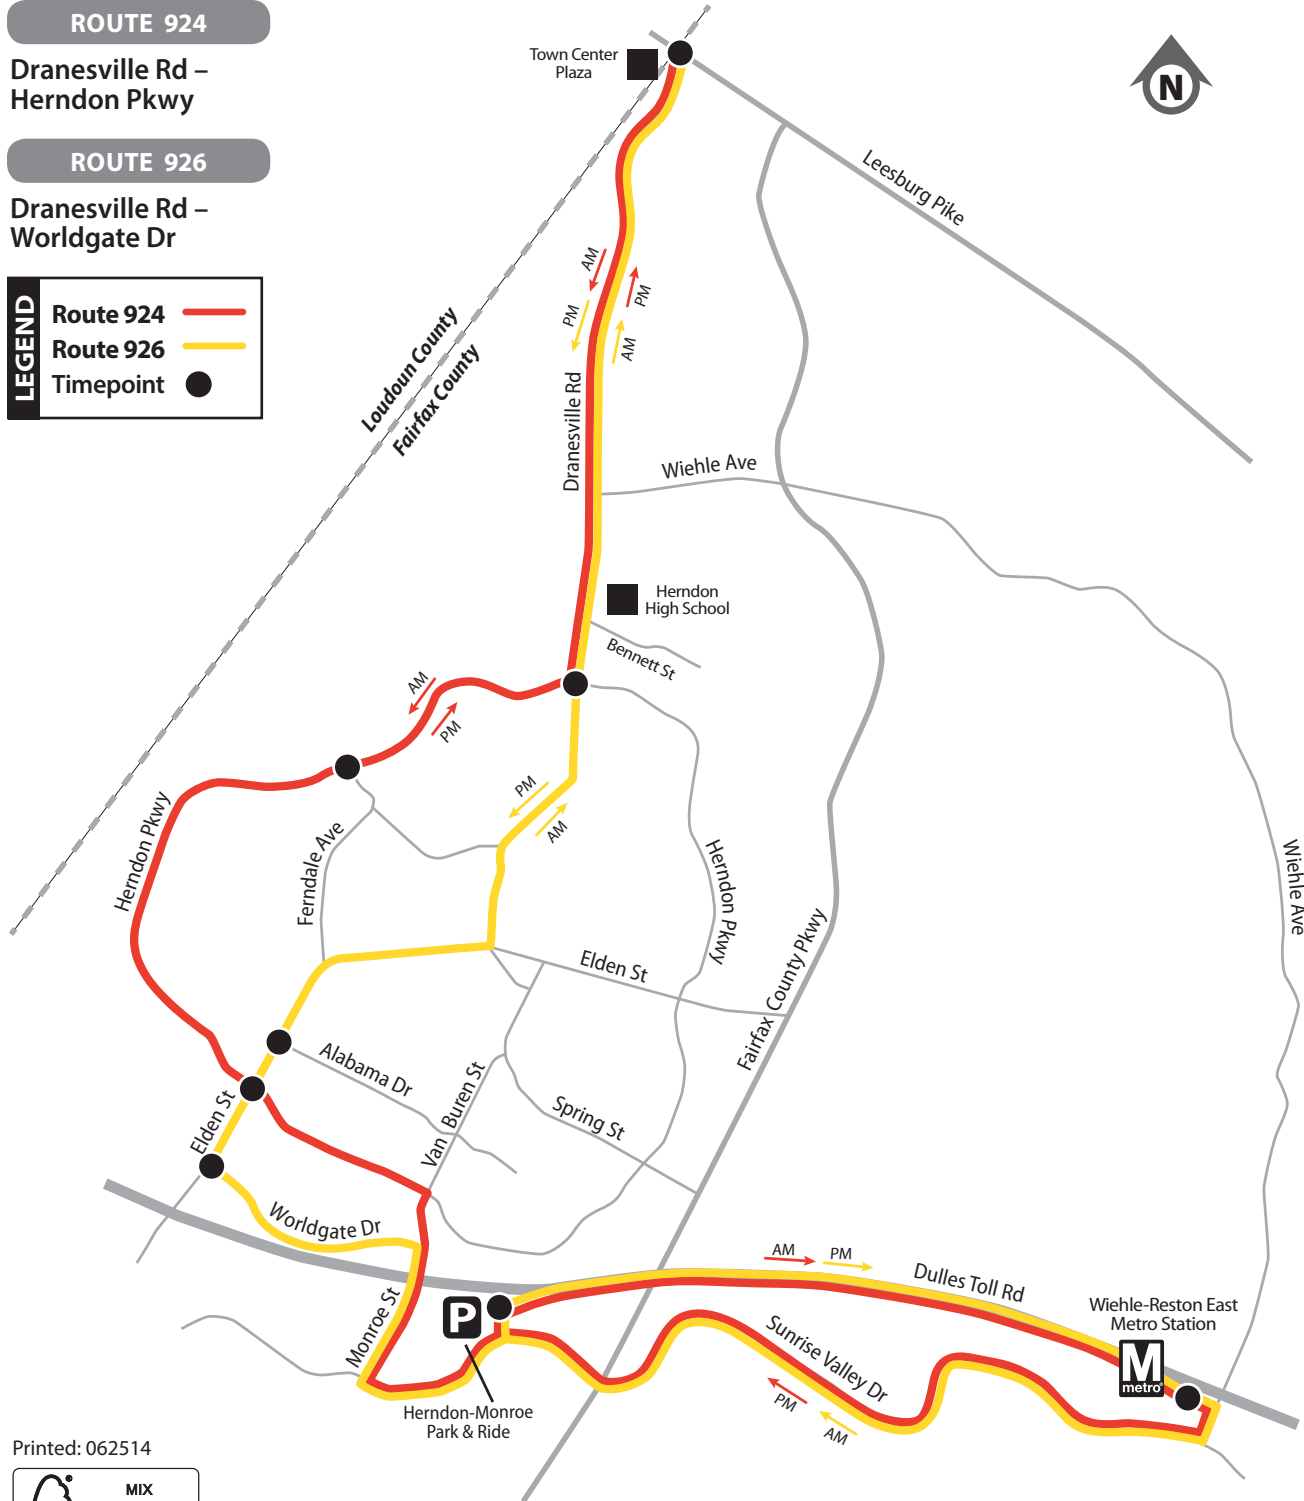

ROUTE 924

Dranesville Rd –
Herndon Pkwy

ROUTE 926

Dranesville Rd –
Worldgate Dr

LEGEND

- Route 924
- Route 926
- Timepoint

924 · 926

REVISED SERVICE
Effective July 26, 2014

Dranesville – Wiehle-Reston East

Dranesville Rd • Herndon Pkwy • Elden St •
Worldgate Dr • Herndon-Monroe Park & Ride •
Wiehle-Reston East Metro Station

Weekday Rush Hour Service Only

FAIRFAX
CONNECTOR

For fares and important information
about the bus system, see the brochure:

Printed: 062514

924 DRANESVILLE – HERNDON PKWY • 926 DRANESVILLE – WORLDGATE DR

ROUTE	Dranesville Rd & Leesburg Pike	Dranesville Rd & Herndon Pkwy	Herndon Pkwy & Ferndale Ave	Elden St & Alabama Dr	Herndon Pkwy & Elden St	Worldgate Dr & Elden St	Herndon-Monroe Park & Ride	Wiehle - Reston East Metro Station
-------	--------------------------------	-------------------------------	-----------------------------	-----------------------	-------------------------	-------------------------	----------------------------	------------------------------------

ROUTE	Wiehle - Reston East Metro Station	Herndon-Monroe Park & Ride	Herndon Pkwy & Elden St	Worldgate Dr & Elden St	Herndon Pkwy & Ferndale Ave	Elden St & Alabama Dr	Dranesville Rd & Herndon Pkwy	Dranesville Rd & Leesburg Pike
-------	------------------------------------	----------------------------	-------------------------	-------------------------	-----------------------------	-----------------------	-------------------------------	--------------------------------