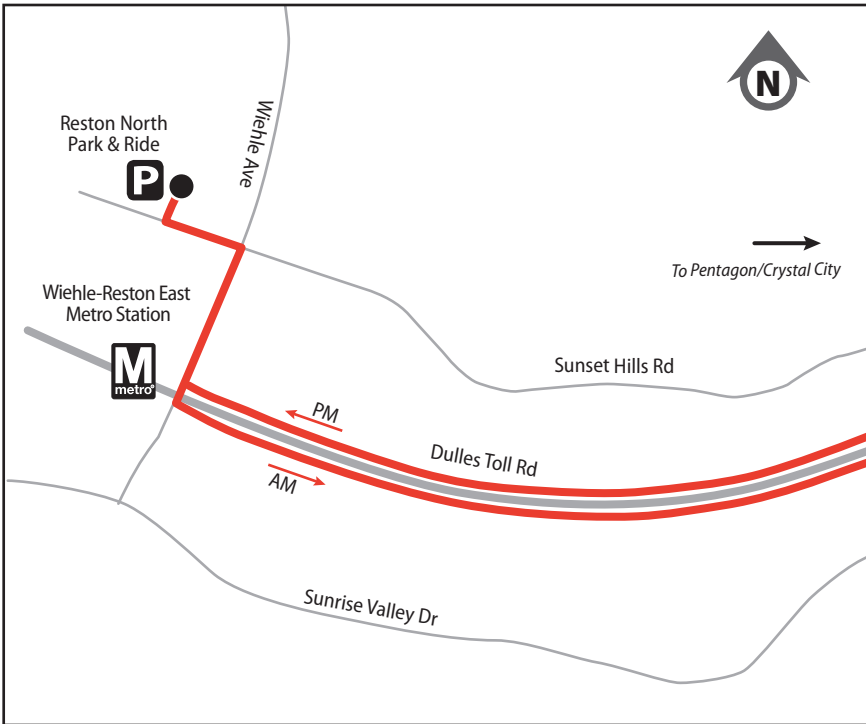

599 PENTAGON – CRYSTAL CITY EXPRESS

Army Navy Dr & S Eads St

15th St S & S Eads St

S Clark St & 26th St S

Crystal Dr & 18th St S

15th St S & S Eads St

S Clark St & 26th St S

Crystal Dr & 18th St S

All Fairfax Connector buses are wheelchair lift-equipped.

ROUTE 599

Pentagon – Crystal City Express

LEGEND

Route599 

Timepoint 

Printed: 062514