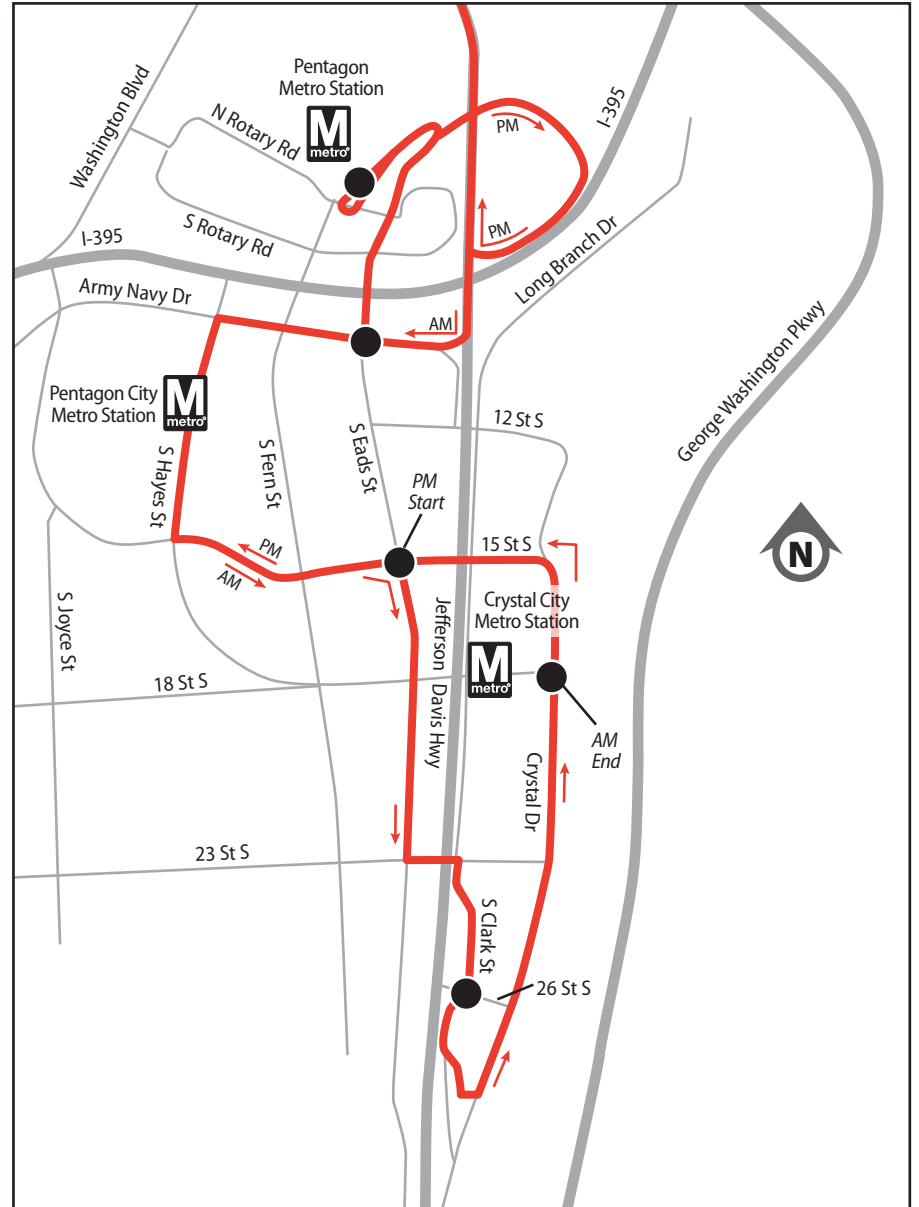

599 PENTAGON – CRYSTAL CITY EXPRESS

Army Navy Dr & S Eads St

15th St S & S Eads St

S Clark St & 26th St S

Crystal Dr & 18th St S

15th St S & S Eads St

S Clark St & 26th St S

Crystal Dr & 18th St S

Weekday – AM Eastbound Service ☀️

5:45	6:20	6:23	6:26	6:32	6:35
6:15	6:50	6:53	6:56	7:02	7:05
6:40	7:20	7:23	7:26	7:32	7:35
6:55	7:35	7:38	7:41	7:47	7:50
7:25	8:05	8:08	8:11	8:17	8:20
8:05	8:45	8:48	8:51	8:57	9:00

599

NEW SERVICE
Effective July 26, 2014

Pentagon – Crystal City Express

Reston North Park & Ride •
Pentagon Metro Station • Pentagon City •
Crystal City

Weekday Rush Hour Service Only

FAIRFAX
CONNECTOR

For fares and important information about the bus system, see the brochure:

All Fairfax Connector buses are wheelchair lift-equipped.

ROUTE 599

Pentagon – Crystal City Express

LEGEND

Route599 

Timepoint 

Printed: 062514