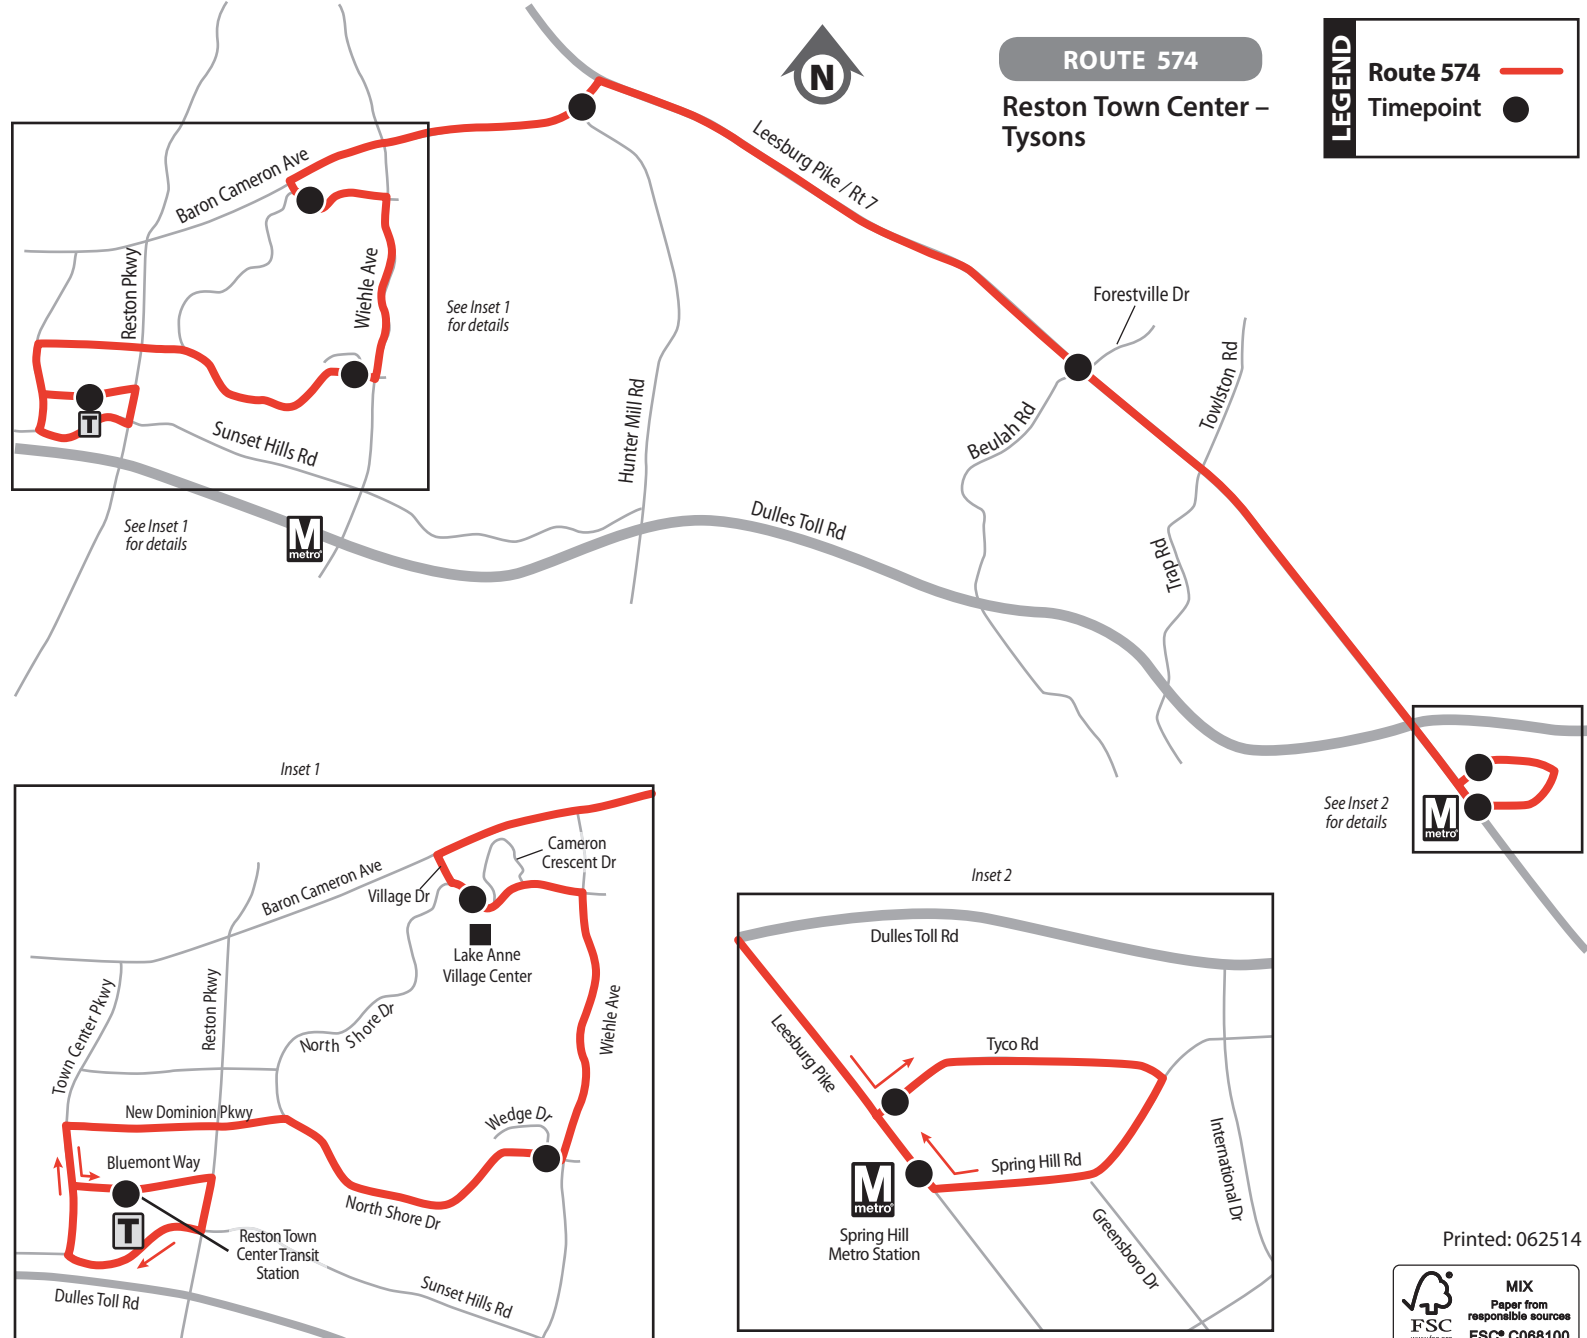

574 RESTON TOWN CENTER – TYSONS

574

REVISED SERVICE
Effective July 26, 2014

Reston Town Center – Tysons

- Reston Town Center Transit Station •
- North Shore Dr • Leesburg Pike •
- Spring Hill Metro Station

Weekday, Saturday & Sunday Service

FAIRFAX
CONNECTOR

For fares and important information about the bus system, see the brochure:

Policies, Fares and General Information

Effective July 26, 2014

CUSTOMER SERVICE

www.fairfaxconnector.com

703-339-7200 • TTY 703-339-1608

If accommodations or alternative formats are needed, call the Department of Transportation at 703-877-5600, TTY 711

Weekday – AM Eastbound Service

4:50	4:57	5:01	5:05	5:09	5:13	5:15
5:30	5:37	5:41	5:45	5:49	5:53	5:55
6:00	6:09	6:14	6:19	6:24	6:28	6:31
6:30	6:39	6:44	6:49	6:54	6:58	7:01
7:00	7:09	7:14	7:19	7:29	7:37	7:40
7:30	7:39	7:44	7:49	7:59	8:07	8:10
8:00	8:09	8:14	8:19	8:29	8:37	8:40
8:30	8:39	8:44	8:49	8:59	9:07	9:10
9:00	9:09	9:14	9:19	9:23	9:27	9:30
9:30	9:39	9:44	9:49	9:53	9:57	10:00
10:00	10:09	10:14	10:19	10:23	10:27	10:30
10:40	10:49	10:54	10:59	11:03	11:07	11:10
11:20	11:29	11:34	11:39	11:43	11:47	11:50

Weekday – AM Westbound Service

5:20	5:25	5:30	5:30	5:34	5:39	5:46
6:00	6:05	6:10	6:10	6:14	6:19	6:26
6:20	6:25	6:30	6:30	6:34	6:39	6:46
6:50	6:55	7:00	7:00	7:04	7:09	7:16
7:20	7:25	7:30	7:30	7:34	7:39	7:46
7:50	7:55	8:00	8:00	8:04	8:09	8:16
8:20	8:25	8:30	8:30	8:34	8:39	8:46
8:50	8:55	9:00	9:00	9:04	9:09	9:16
9:20	9:25	9:30	9:30	9:34	9:39	9:46
10:00	10:05	10:10	10:10	10:14	10:19	10:26
10:40	10:45	10:50	10:50	10:54	10:59	11:06
11:20	11:25	11:30	11:30	11:34	11:39	11:46

Weekday – PM Eastbound Service

12:00	12:09	12:14	12:19	12:23	12:27	12:30
12:40	12:49	12:54	12:59	1:03	1:07	1:10
1:20	1:29	1:34	1:39	1:43	1:47	1:50
2:00	2:09	2:14	2:19	2:23	2:27	2:30
2:30	2:39	2:44	2:49	2:53	2:57	3:00
3:00	3:09	3:14	3:19	3:23	3:27	3:30
3:30	3:39	3:44	3:49	3:53	3:58	4:01
4:00	4:09	4:14	4:19	4:23	4:28	4:31
4:30	4:39	4:44	4:49	4:53	4:58	5:01
5:00	5:09	5:14	5:19	5:23	5:28	5:31
5:30	5:39	5:44	5:49	5:53	5:58	6:01
6:00	6:09	6:14	6:19	6:23	6:28	6:31
6:40	6:49	6:54	6:59	7:03	7:08	7:11
7:20	7:29	7:34	7:39	7:43	7:48	7:51
8:00	8:07	8:11	8:15	8:19	8:23	8:26
8:40	8:47	8:51	8:55	8:59	9:03	9:06
9:20	9:27	9:31	9:35	9:39	9:43	9:46
10:00	10:07	10:11	10:15	10:19	10:23	10:26
10:40	10:47	10:51	10:55	10:59	11:03	11:06
11:20	11:27	11:31	11:35	11:39	11:43	11:46
12:00AM	12:07	12:11	12:15	12:19	12:23	12:26

Weekday – PM Westbound Service

12:00	12:05	12:10	12:10	12:14	12:19	12:26
12:40	12:45	12:50	12:50	12:54	12:59	1:06
1:20	1:25	1:30	1:30	1:34	1:39	1:46
2:00	2:05	2:10	2:10	2:14	2:19	2:26
2:40	2:45	2:50	2:50	2:54	2:59	3:06
3:10	3:17	3:23	3:23	3:27	3:32	3:39
3:40	3:47	3:53	3:53	3:57	4:02	4:09
4:10	4:17	4:23	4:23	4:27	4:32	4:39
4:40	4:47	4:53	4:53	4:57	5:02	5:09
5:10	5:19	5:25	5:25	5:29	5:34	5:41
5:40	5:49	5:55	5:55	5:59	6:04	6:11
6:10	6:19	6:25	6:25	6:29	6:34	6:41
6:40	6:49	6:55	6:55	6:59	7:04	7:11
7:20	7:25	7:30	7:30	7:34	7:39	7:46
8:00	8:05	8:10	8:10	8:14	8:19	8:26
8:40	8:45	8:50	8:50	8:54	8:59	9:06
9:20	9:25	9:30	9:30	9:34	9:39	9:46
10:00	10:05	10:10	10:10	10:14	10:19	10:26
10:40	10:45	10:50	10:50	10:54	10:59	11:06
11:20	11:25	11:30	11:30	11:34	11:39	11:46
12:00AM	12:05	12:10	12:10	12:14	12:19	12:26