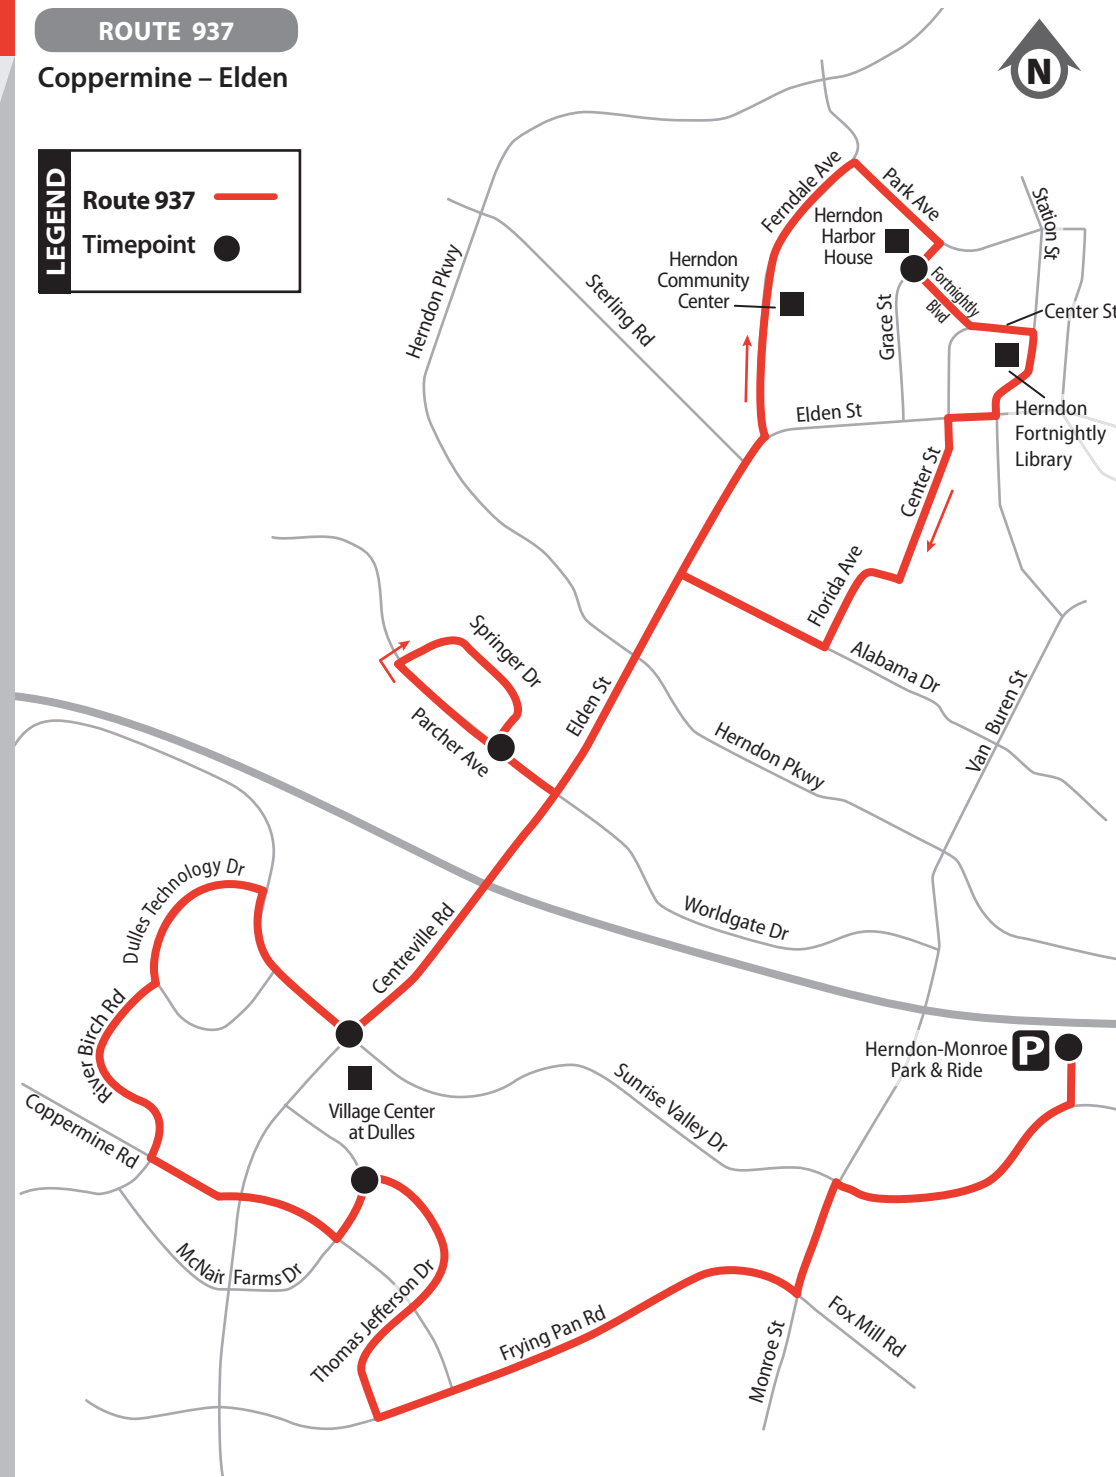

P Herndon-Monroe Park & Ride

Thomas Jefferson Dr & McIlair Farms Dr

Sunrise Valley Dr & Centerville Rd

Parcher Ave & Springer Dr

Herndon Harbor House

Herndon Harbor House

Parcher Ave & Springer Dr

Sunrise Valley Dr & Centerville Rd

SERVICE NOTES

◆ Trips operate Saturday only

Herndon Harbor House
 Parcher Ave & Springer Dr
 Sunrise Valley Dr & Centerville Rd
 Thomas Jefferson Dr & McNair Farms Dr
P Herndon-Monroe Park & Ride

Saturday & Sunday – AM Southbound Service ☀️

Saturday & Sunday – PM Southbound Service 🌙

12:16	12:26	12:30	12:36	12:48
12:46	12:56	1:00	1:06	1:18
1:26	1:36	1:40	1:46	1:58
1:56	2:06	2:10	2:16	2:28
2:36	2:46	2:50	2:56	3:08
3:06	3:16	3:20	3:26	3:38
3:46	3:56	4:00	4:06	4:18
4:16	4:26	4:30	4:36	4:48
4:56	5:06	5:10	5:16	5:28
5:26	5:36	5:40	5:46	5:58
6:06	6:16	6:20	6:26	6:38
6:36	6:46	6:50	6:56	7:08
7:16	7:26	7:30	7:36	7:48
◆ 7:46	◆ 7:56	◆ 8:00	◆ 8:06	◆ 8:18
◆ 8:26	◆ 8:36	◆ 8:40	◆ 8:46	◆ 8:58

SERVICE NOTES

◆ Trips operate Saturday only

ROUTE 937

Coppermine – Elden

LEGEND
 Route 937 — (red line)
 Timepoint ● (black dot)

Heading to the Silver Line?

Transfer to Route 924, 926, 929, 950, 980 service at Herndon-Monroe Park & Ride to connect with Silver Line service at the Wiehle-Reston East Metro station.