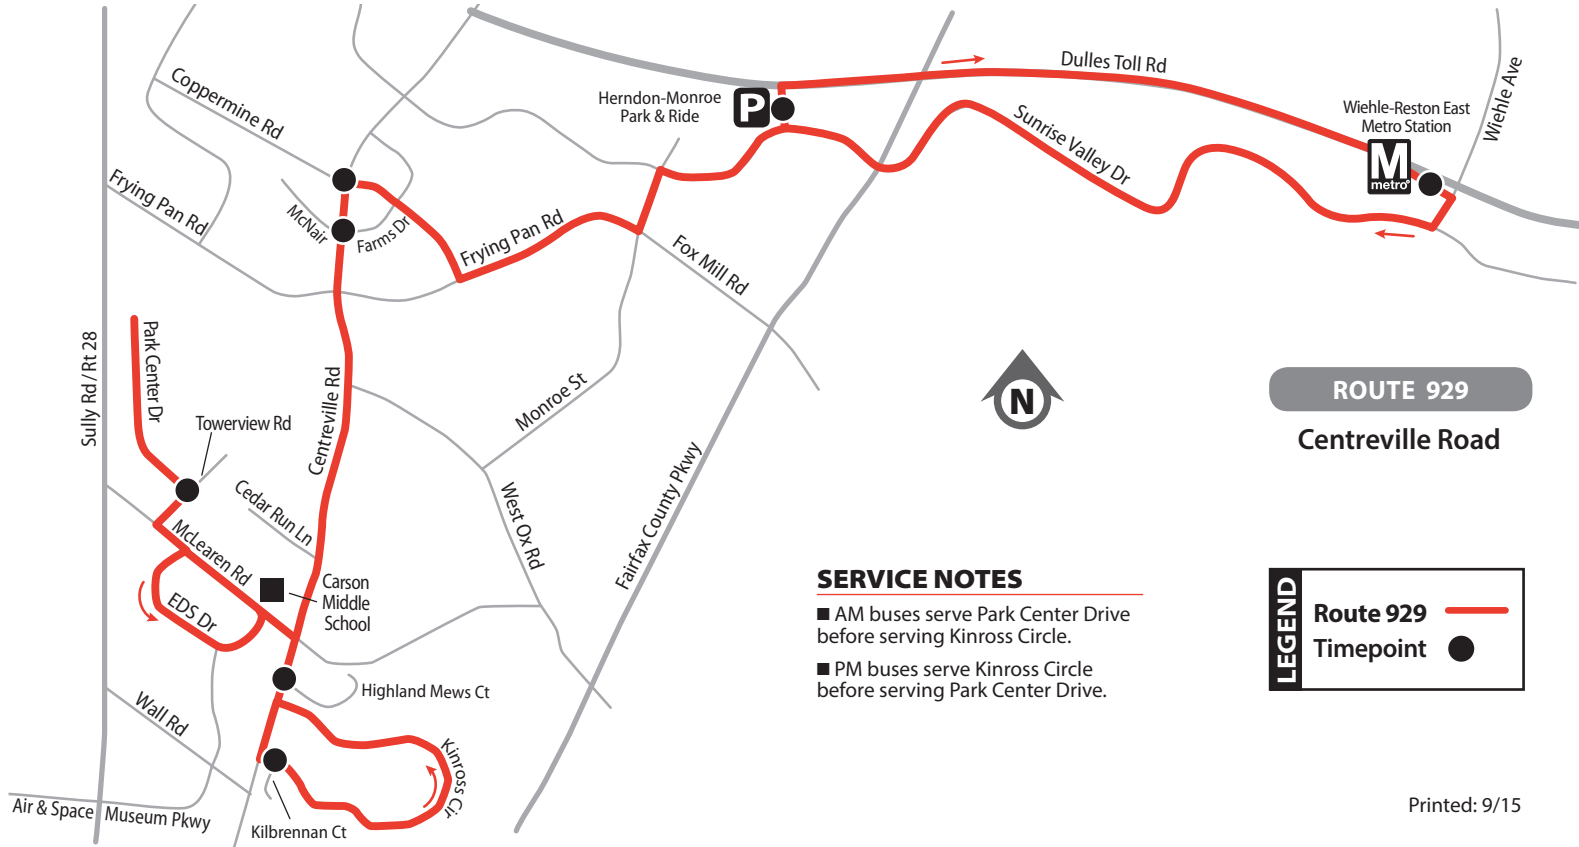

M Wiehle - Reston East Metro Station (South side)

P Herndon-Monroe Park & Ride

Centreville Rd & Coppermine Rd

Park Center Dr & Towerview Rd

Kinross Circle & Kilbrennan Ct

Centreville Rd & Highland Mews Ct

Centreville Rd & McNair Farms Dr

929 CENTREVILLE ROAD

M Metro
Wiehle - Reston East
Metro Station
(South side)

P Herndon-Monroe
Park & Ride

Centreville Rd &
Coppermine Rd

Kinross Circle &
Kilbrennan Ct

Centreville Rd &
Highland Mews Ct

Park Center Dr &
Towerview Rd

Centreville Rd &
McNair Farms Dr

P Herndon-Monroe
Park & Ride

M Metro
Wiehle - Reston East
Metro Station
(South side)

Weekday - PM Service

3:32	3:45	3:55	4:04	4:09	4:15	4:24	4:33	4:37
4:10	4:26	4:36	4:45	4:50	4:56	5:06	5:15	5:19
4:45	5:01	5:11	5:20	5:25	5:31	5:41	5:50	5:54
5:25	5:41	5:51	6:00	6:05	6:11	6:20	6:29	6:33
6:05	6:21	6:31	6:40	6:45	6:51	7:00	7:09	7:13
6:40	6:51	6:59	7:08	7:13	7:19	7:28	7:37	7:41
7:15	7:26	7:34	7:43	7:48	7:54	8:03	8:12	8:16
7:50	8:01	8:09	8:18	8:23	8:29	8:38	8:47	8:51
8:25	8:36	8:44	8:53	8:58	9:04	9:13	9:22	9:26

ROUTE 929

Centreville Road

LEGEND

Route 929 ———

Timepoint ●

SERVICE NOTES

- AM buses serve Park Center Drive before serving Kinross Circle.
- PM buses serve Kinross Circle before serving Park Center Drive.