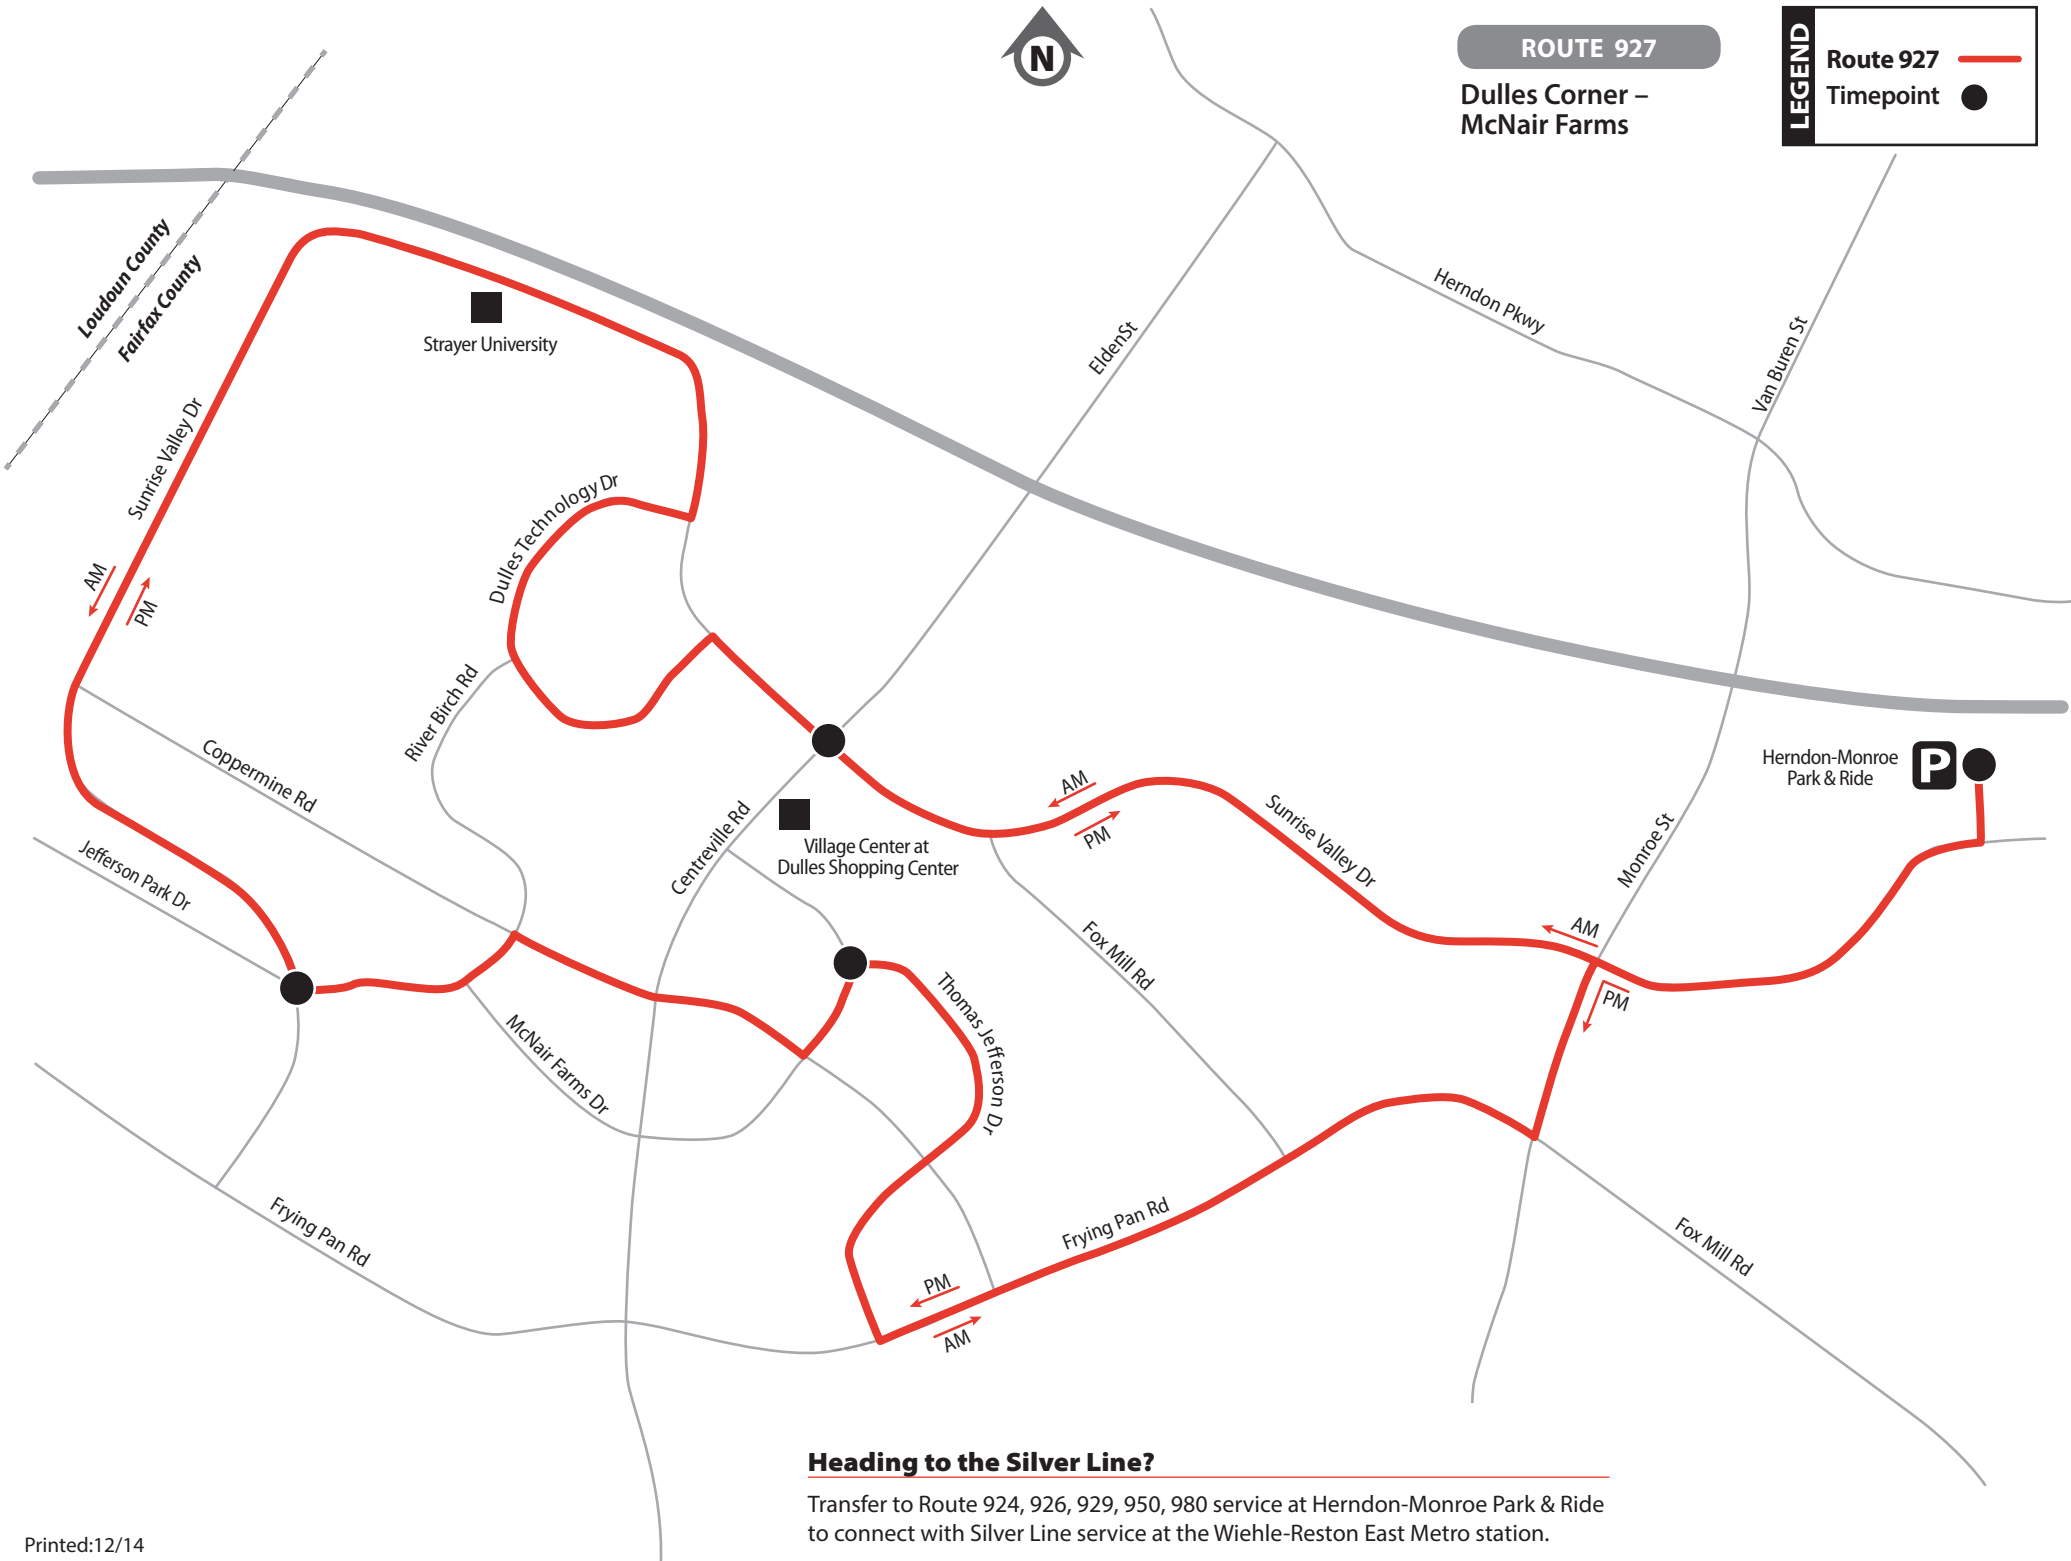

Thomas Jefferson Dr &
McNair Farms Dr

Sunrise Valley Dr &
Jefferson Park Dr

Sunrise Valley Dr &
Centerville Rd

P Herndon-Monroe
Park & Ride

Weekday – AM Rush Service ☀

Weekday – PM Rush Service 🌙

5:30	5:36	5:44	5:49	5:57
6:00	6:06	6:14	6:19	6:27
6:30	6:36	6:44	6:49	6:57
7:00	7:06	7:14	7:19	7:28
7:35	7:41	7:48	7:53	8:05
8:10	8:16	8:24	8:30	8:40
8:45	8:51	8:59	9:04	9:12
9:20	9:25	9:33	9:38	9:46

3:00	3:06	3:11	3:19	3:27
3:30	3:36	3:41	3:49	3:57
4:00	4:06	4:11	4:19	4:27
4:30	4:36	4:41	4:49	4:57
5:05	5:11	5:16	5:24	5:34
5:40	5:46	5:51	5:59	6:09
6:15	6:21	6:26	6:34	6:44
6:50	6:56	7:01	7:09	7:17
7:25	7:31	7:36	7:44	7:50
8:00	8:06	8:11	8:19	8:26

**Dulles Corner –
McNair Farms**

Herndon-Monroe Park & Ride • Sunrise Valley Dr •
Coppermine Rd • McNair Farms

Weekday Rush Service Only

— FAIRFAX —
C O N N E C T O R

For fares and important information
about the bus system, see the brochure:

Heading to the Silver Line?

Transfer to Route 924, 926, 929, 950, 980 service at Herndon-Monroe Park & Ride to connect with Silver Line service at the Wiehle-Reston East Metro station.