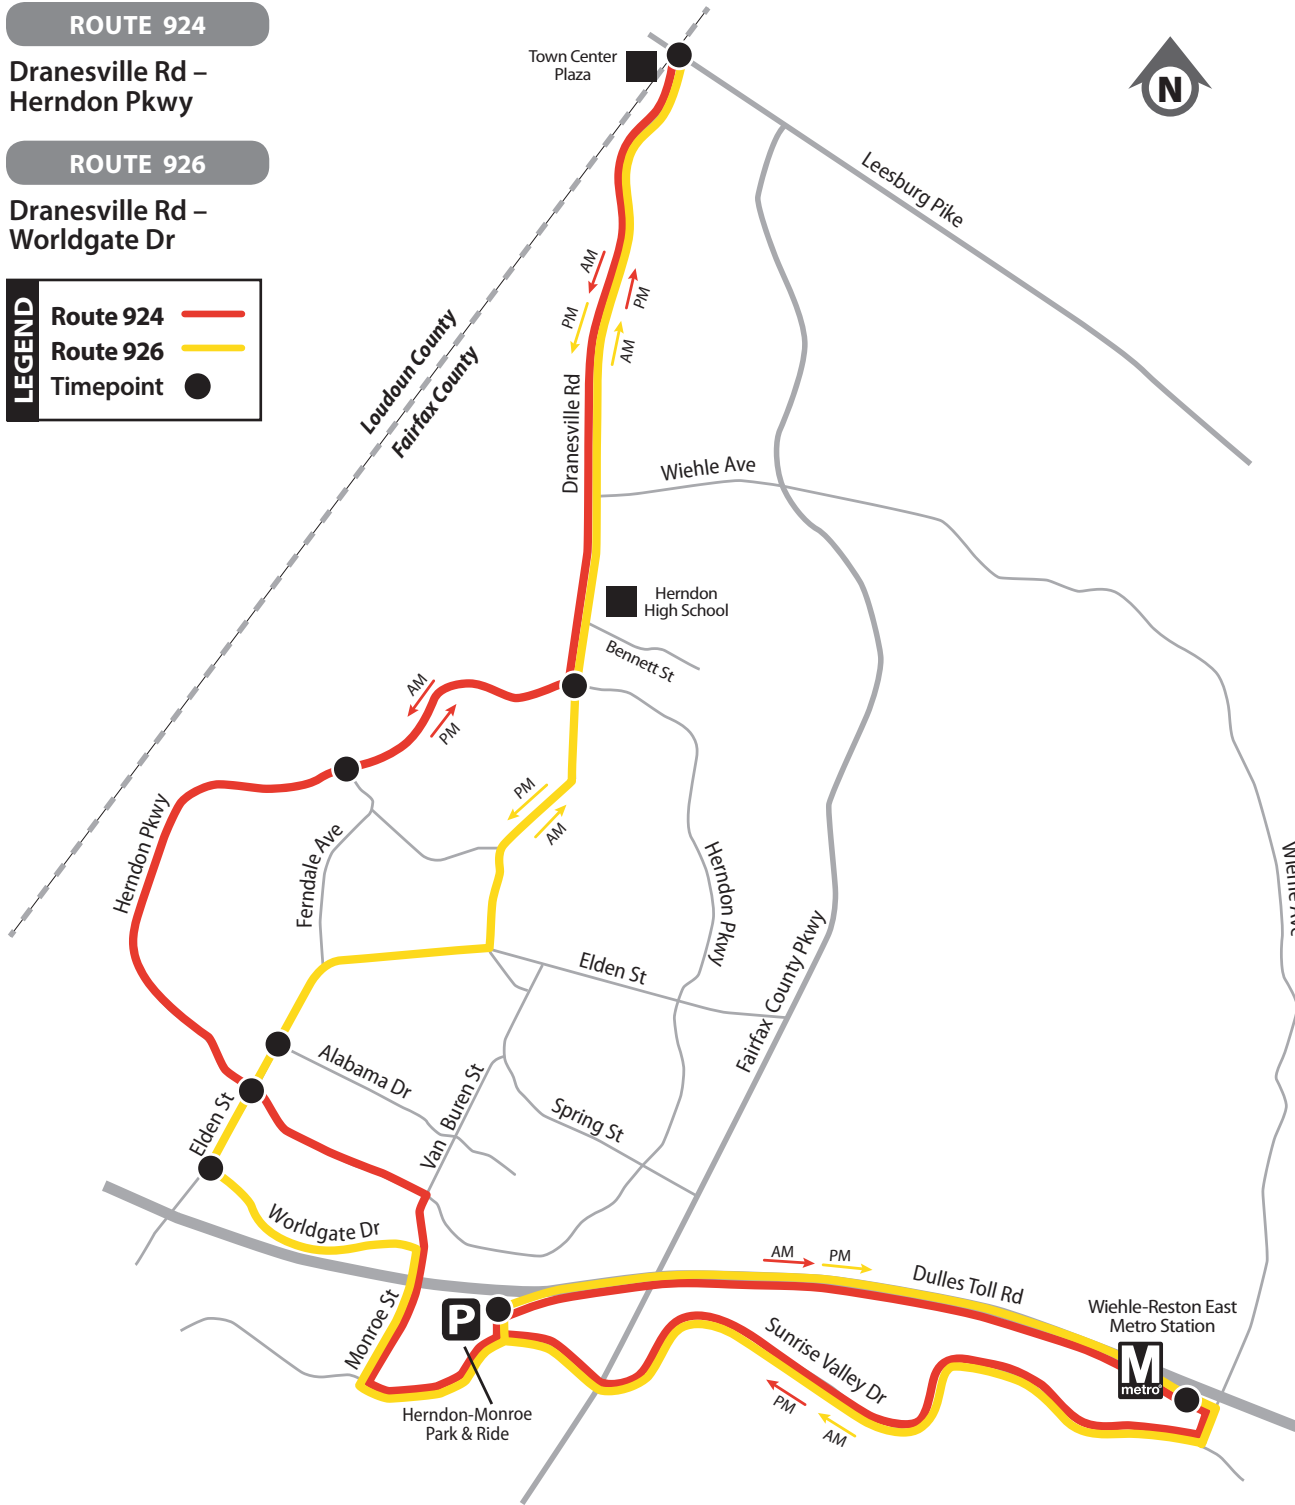

ROUTE 924

**Dranesville Rd –
Herndon Pkwy**

ROUTE 926

**Dranesville Rd –
Worldgate Dr**

LEGEND

- Route 924
- Route 926
- Timepoint

924 · 926

Effective January 24, 2015

Herndon – Dranesville Road

Dranesville Rd • Herndon Pkwy • Eiden St •
Worldgate Dr • Herndon-Monroe Park & Ride •
Wiehle-Reston East Metro Station

Weekday Rush Hour Service Only

FAIRFAX
CONNECTOR

For fares and important information
about the bus system, see the brochure:

924 DRANESVILLE – HERNDON PKWY • 926 DRANESVILLE – WORLDGATE DR

ROUTE	Dranesville Rd & Leesburg Pike	Dranesville Rd & Herndon Pkwy	Herndon Pkwy & Ferndale Ave	Elden St & Alabama Dr	Herndon Pkwy & Elden St	Worldgate Dr & Elden St	Herndon-Monroe Park & Ride	Wiehle - Reston East Metro Station (South side)
-------	--------------------------------	-------------------------------	-----------------------------	-----------------------	-------------------------	-------------------------	----------------------------	---

ROUTE	Wiehle - Reston East Metro Station (South side)	Herndon-Monroe Park & Ride	Herndon Pkwy & Elden St	Worldgate Dr & Elden St	Herndon Pkwy & Ferndale Ave	Elden St & Alabama Dr	Dranesville Rd & Herndon Pkwy	Dranesville Rd & Leesburg Pike
-------	---	----------------------------	-------------------------	-------------------------	-----------------------------	-----------------------	-------------------------------	--------------------------------