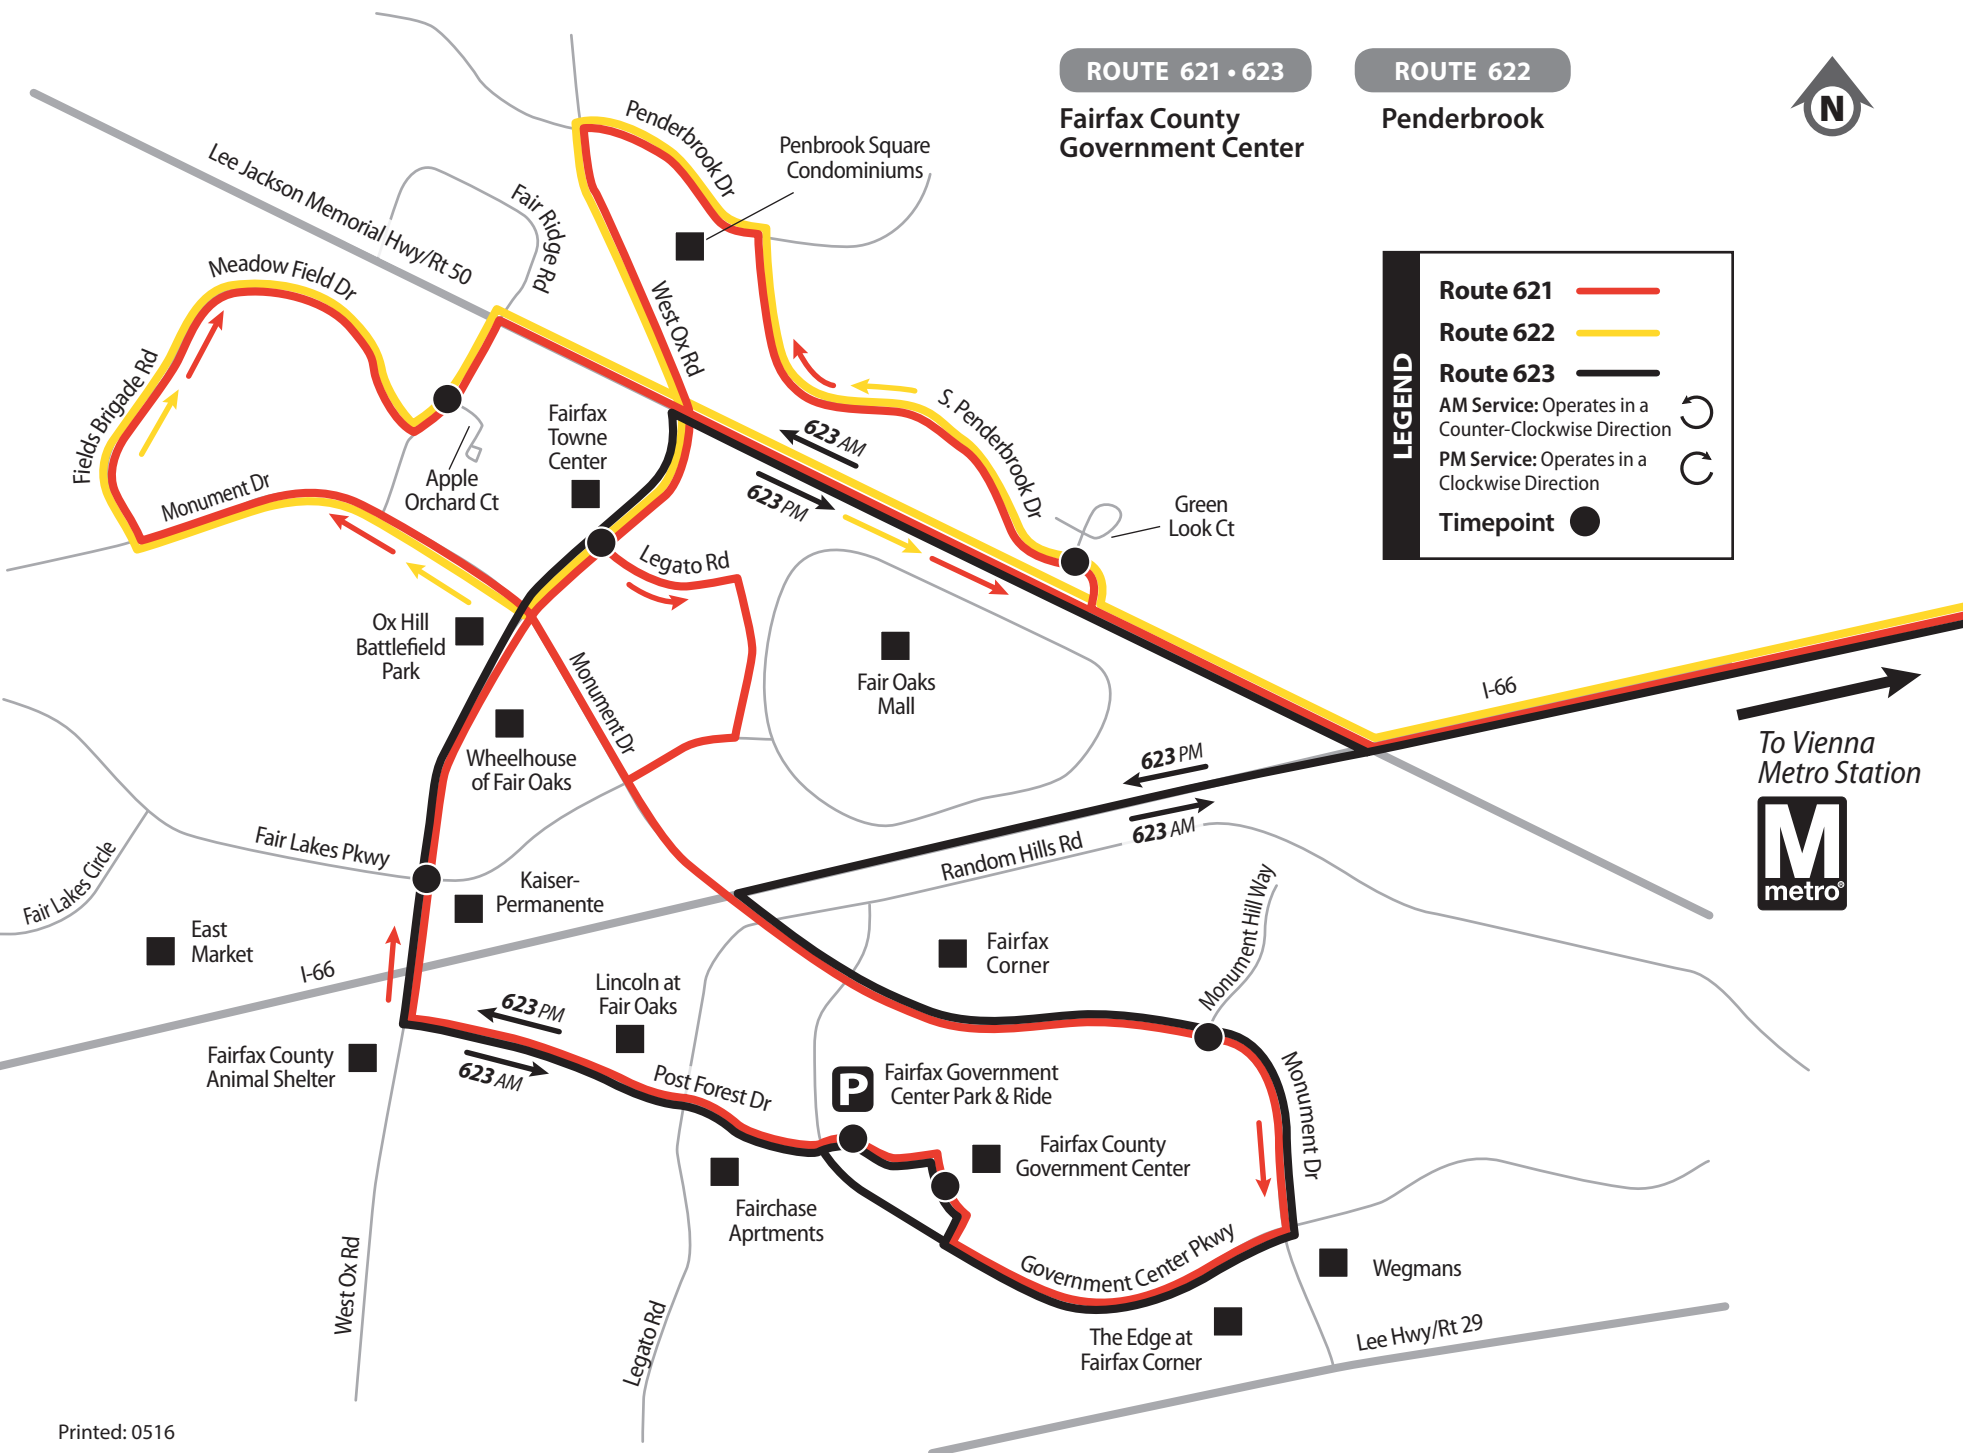

FAIRFAX
CONNECTOR

For fares and important information about the bus system, see the brochure:
Policies, Fares and General Information

CUSTOMER SERVICE
www.fairfaxconnector.com
703-339-7200 • TTY 703-339-1608
f /fairfaxconnector @ffxconnector

Fairfax County Department of Transportation (FCDOT) ensures nondiscrimination in all programs and activities in accordance with Title VI of the Civil Rights Act of 1964 and the Americans with Disabilities Act (ADA). To request this information in an alternate format, contact FCDOT at 703-877-5600, TTY 711.

ROUTE 621 • 623

Fairfax County
Government Center

ROUTE 622

Penderbrook

LEGEND

- Route 621 —
- Route 622 —
- Route 623 —
- AM Service: Operates in a Counter-Clockwise Direction
- PM Service: Operates in a Clockwise Direction
- Timepoint ●