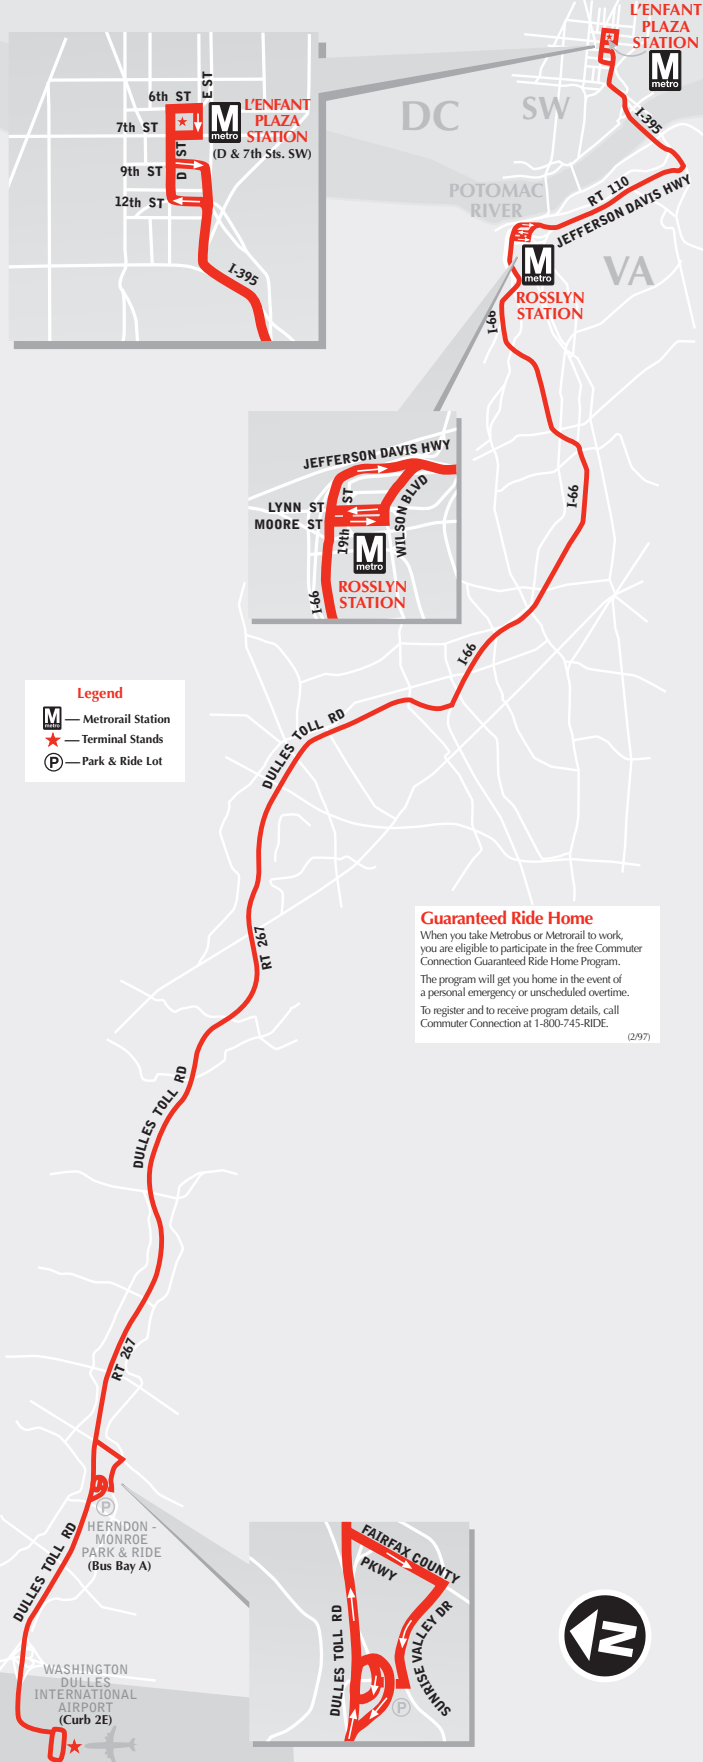

5A DC-Dulles Line

For route and schedule information

Call 202-637-7000
www.wmata.com

Legend

- Metrorail Station
- Terminal Stands
- Park & Ride Lot

5A

D.C. - Dulles Line

▶ Eastbound To L'Enfant Plaza station

Monday thru Friday - Lunes a viernes

Route Number	Dulles Airport (Curb 2E)	Herndon-Monroe Park & Ride Lot (Bus Bay A)	Rosslyn	D & 7th Sts. SW (L'ENFANT PLAZA)
AM Service — Servicio matutino				
5A	5:50	5:56	6:25	6:37
5A	6:30	6:37	7:09	7:27
5A	7:00	7:07	7:39	7:57
5A	7:30	7:37	8:09	8:27
5A	8:00	8:07	8:39	8:57
5A	8:40	8:47	9:19	9:37
5A	9:20	9:27	9:54	10:07
5A	10:00	10:07	10:34	10:47
5A	10:40	10:47	11:14	11:27
5A	11:20	11:27	11:54	12:07
PM Service — Servicio vespertino				
5A	12:00	12:07	12:34	12:47
5A	12:40	12:47	1:14	1:27
5A	1:20	1:27	1:54	2:07
5A	2:00	2:07	2:34	2:47
5A	2:35	2:42	3:09	3:22
5A	3:10	3:18	3:50	4:04
5A	3:45	3:53	4:25	4:39
5A	4:15	4:23	4:55	5:09
5A	4:45	4:53	5:25	5:39
5A	5:15	5:23	5:55	6:09
5A	5:45	5:53	6:25	6:39
5A	6:15	6:23	6:55	7:09
5A	6:45	6:53	7:25	7:39
5A	7:25	7:33	7:59	8:13
5A	8:05	8:13	8:39	8:53
5A	8:40	8:48	9:14	9:28
5A	9:20	9:28	9:54	10:08
5A	10:00	10:08	10:34	10:48
5A	10:40	10:48	11:14	11:28
5A	11:40	11:48	12:14	12:28

▶ Westbound To Dulles Airport

Monday thru Friday - Lunes a viernes

Route Number	D & 7th Sts. SW (L'Enfant Plaza)	Rosslyn	Herndon-Monroe Park & Ride Lot (Bus Bay A)	DULLES AIRPORT (Curb 2E)
AM Service — Servicio matutino				
5A	4:50	5:02	5:32	5:42
5A	5:30	5:42	6:12	6:22
5A	6:00	6:12	6:42	6:52
5A	6:25	6:39	7:11	7:21
5A	6:55	7:09	7:41	7:51
5A	7:35	7:49	8:21	8:31
5A	8:10	8:24	8:56	9:06
5A	8:50	9:04	9:36	9:46
5A	9:30	9:44	10:16	10:26
5A	10:10	10:24	10:56	11:07
5A	10:55	11:09	11:41	11:52
5A	11:35	11:49	12:21	12:32
PM Service — Servicio vespertino				
5A	12:15	12:29	1:01	1:12
5A	12:50	1:04	1:36	1:47
5A	1:25	1:39	2:11	2:22
5A	2:00	2:14	2:46	2:57
5A	2:30	2:44	3:22	3:33
5A	3:00	3:14	3:52	4:03
5A	3:30	3:44	4:22	4:33
5A	4:00	4:14	4:52	5:03
5A	4:30	4:44	5:22	5:33
5A	5:00	5:14	5:52	6:03
5A	5:30	5:44	6:22	6:33
5A	6:10	6:24	7:02	7:13
5A	6:50	7:04	7:42	7:53
5A	7:30	7:43	8:19	8:29
5A	8:10	8:23	8:59	9:09
5A	8:50	9:03	9:39	9:49
5A	9:38	9:48	10:19	10:28
5A	10:38	10:48	11:19	11:28

KNOW MORE.
KNOW FIRST.
Sign up today at wmata.com/MetroAlerts