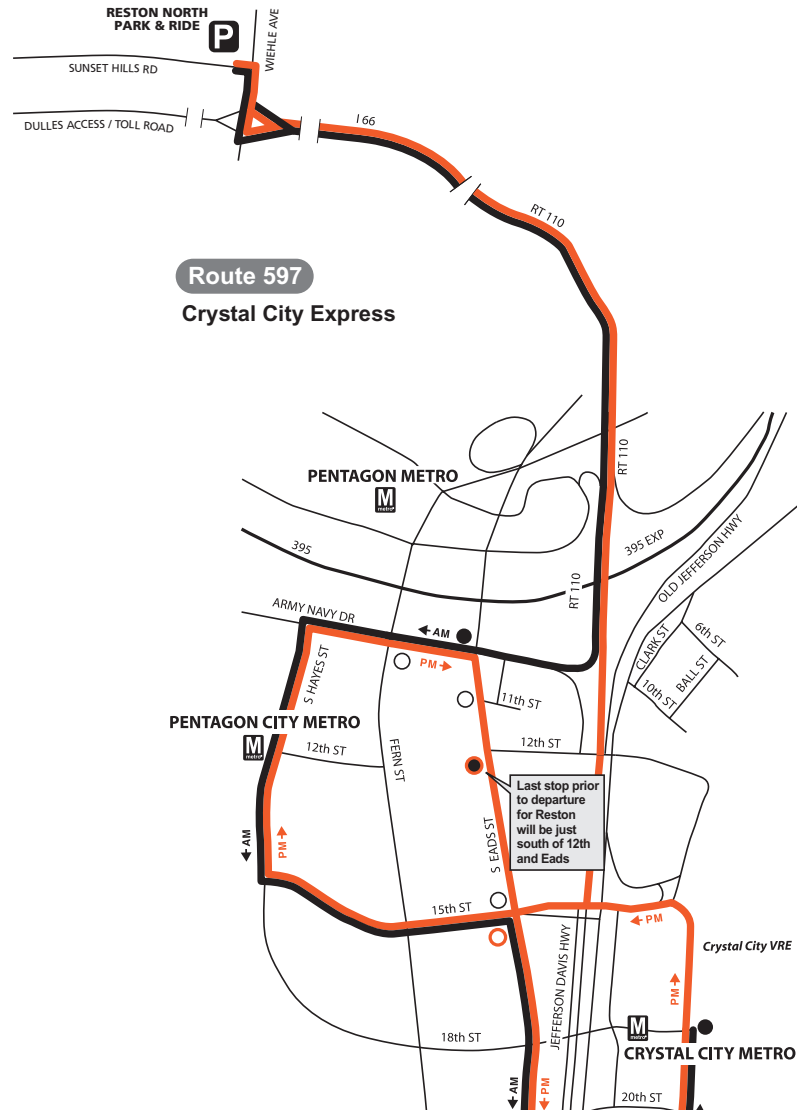

PENTAGON EXPRESS

595

Route Changes
Beginning 11/28/10

ROUTE

595 / 597

Weekday – AM Service ☀ Eastbound

Weekday – PM Service 🌙 Westbound

5:35	6:10
6:05	6:40
6:30	7:10
7:00	7:40
7:30	8:10
8:00	8:40

Eads St & 12th St

Weekday – AM Service ☀ Eastbound

Weekday – PM Service 🌙 Westbound

5:58	6:35	6:41	6:50
6:28	7:05	7:11	7:20
6:58	7:35	7:41	7:50
7:28	8:05	8:11	8:20
7:58	8:35	8:41	8:50

3:30	3:39	3:48	4:23
4:06	4:15	4:24	4:59
4:36	4:45	4:54	5:29
5:06	5:15	5:24	5:59
5:45	5:54	6:03	6:38

Route 595
Pentagon Express

Route 597
Crystal City Express

LEGEND

- Route 595 - AM Routing
- Route 595 - PM Routing
- Bus Stop
- Time Point (On-Street / Bus Stop)
- Park & Ride
- Metro Station (Including Time Point)

LEGEND

- Route 597 - AM Routing
- Route 597 - PM Routing
- Bus Stop
- Time Point (On-Street / Bus Stop)
- Park & Ride
- Metro Station (Including Time Point)
- Last stop prior to departure for Reston
- 15th & Eads - 597 PM start