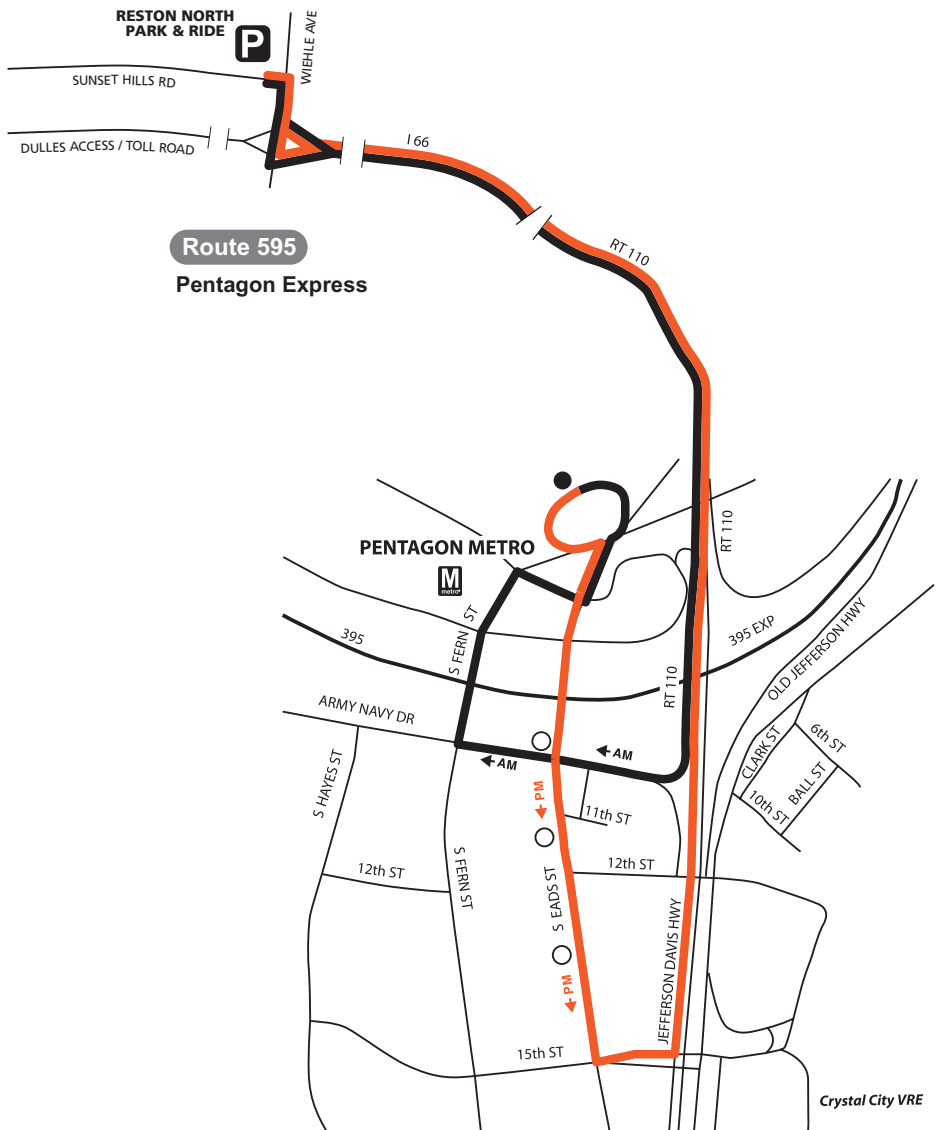

PENTAGON EXPRESS

595

Route Changes
Beginning 11/28/10

ROUTE

595 / 597

Weekday – AM Service ☀ Eastbound

Weekday – PM Service 🌙 Westbound

5:35	6:10
6:05	6:40
6:30	7:10
7:00	7:40
7:30	8:10
8:00	8:40

Eads St & 12th St

Weekday – AM Service ☀ Eastbound

Weekday – PM Service 🌙 Westbound

5:58	6:35	6:41	6:50
6:28	7:05	7:11	7:20
6:58	7:35	7:41	7:50
7:28	8:05	8:11	8:20
7:58	8:35	8:41	8:50

3:30	3:39	3:48	4:23
4:06	4:15	4:24	4:59
4:36	4:45	4:54	5:29
5:06	5:15	5:24	5:59
5:45	5:54	6:03	6:38

Route 595
Pentagon Express

Route 597
Crystal City Express

LEGEND

- Route 595 - AM Routing
- Route 595 - PM Routing
- Bus Stop
- Time Point (On-Street / Bus Stop)
- Park & Ride
- Metro Station (Including Time Point)

LEGEND

- Route 597 - AM Routing
- Route 597 - PM Routing
- Bus Stop
- Time Point (On-Street / Bus Stop)
- Park & Ride
- Metro Station (Including Time Point)
- Last stop prior to departure for Reston
- 15th & Eads - 597 PM start