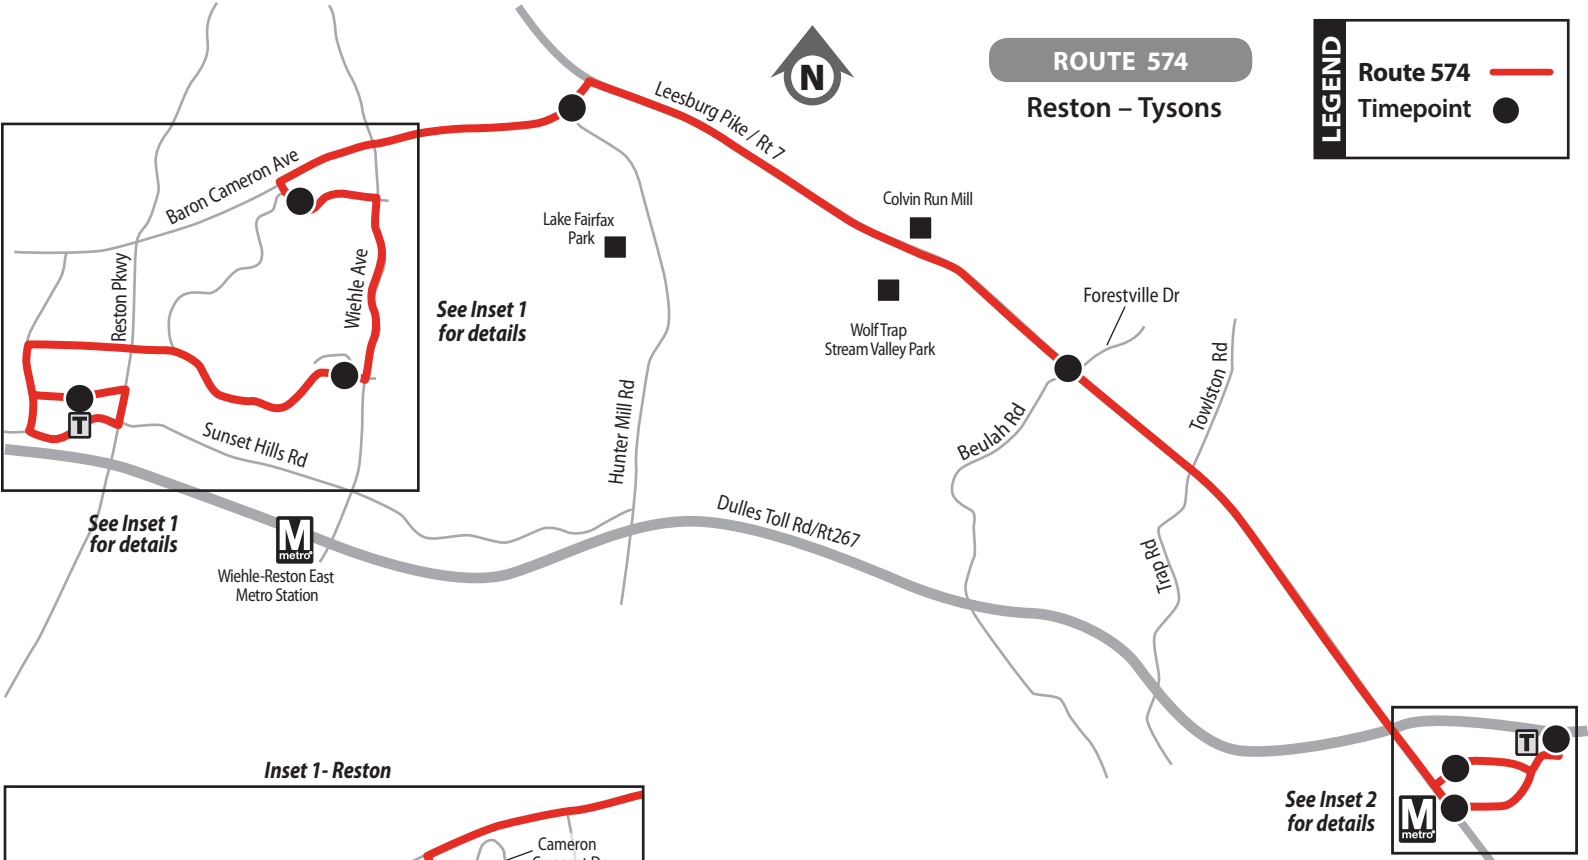

ROUTE 574

Reston – Tysons

LEGEND

- Route 574
- Timepoint

See Inset 1 for details

See Inset 1 for details

Inset 1 - Reston

See Inset 2 for details

Inset 2 - Tysons

574 RESTON – TYSONS

Reston Town Center Transit Station | North Shore Dr & Wedge Dr | North Shore Dr & Cameron Crescent Dr | Baron Cameron Ave & Hunter Mill Rd | Leesburg Pike & Beulah Rd | Tyco Rd & Leesburg Pike |  Spring Hill Metro Station | Tysons West*Park Transit Station | Tysons West*Park Transit Station |  Spring Hill Metro Station | Leesburg Pike & Forestville Dr | Baron Cameron Ave & Hunter Mill Rd | North Shore Dr & Village Dr | Wiehle Ave & North Shore Dr | Reston Town Center Transit Station