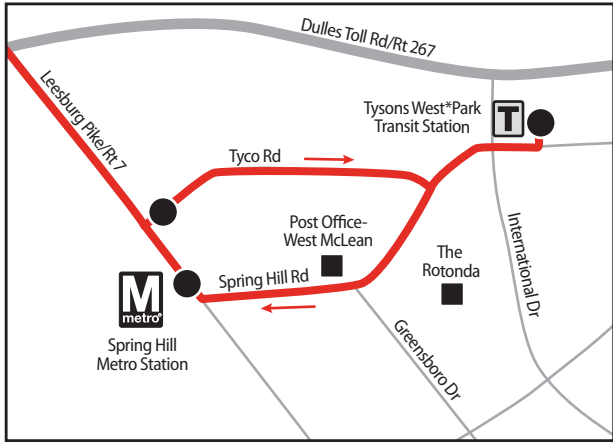

ROUTE 574

Reston – Tysons

LEGEND

- Route 574
- Timepoint

See Inset 1 for details

See Inset 1 for details

Inset 1 - Reston

See Inset 2 for details

Inset 2 - Tysons

574 RESTON – TYSONS

Reston Town Center Transit Station | North Shore Dr & Wedge Dr | North Shore Dr & Cameron Crescent Dr | Baron Cameron Ave & Hunter Mill Rd | Leesburg Pike & Beulah Rd | Tyco Rd & Leesburg Pike |  Spring Hill Metro Station | Tysons West*Park Transit Station | Tysons West*Park Transit Station |  Spring Hill Metro Station | Leesburg Pike & Forestville Dr | Baron Cameron Ave & Hunter Mill Rd | North Shore Dr & Village Dr | Wiehle Ave & North Shore Dr | Reston Town Center Transit Station

Reston Town Center Transit Station	North Shore Dr & Wedge Dr	North Shore Dr & Cameron Crescent Dr	Baron Cameron Ave & Hunter Mill Rd	Leesburg Pike & Beulah Rd	Tyco Rd & Leesburg Pike	 Spring Hill Metro Station	Tysons West*Park Transit Station	Tysons West*Park Transit Station	 Spring Hill Metro Station	Leesburg Pike & Forestville Dr	Baron Cameron Ave & Hunter Mill Rd	North Shore Dr & Village Dr	Wiehle Ave & North Shore Dr	Reston Town Center Transit Station
---------------------------------------	------------------------------	---	---------------------------------------	------------------------------	----------------------------	--	-------------------------------------	-------------------------------------	--	-----------------------------------	---------------------------------------	--------------------------------	--------------------------------	---------------------------------------