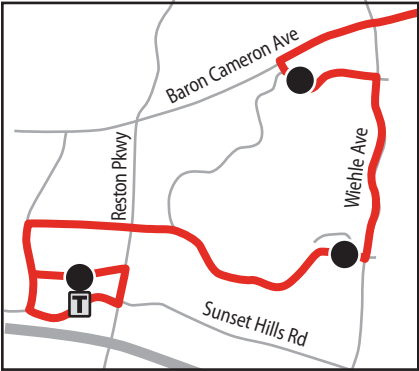

ROUTE 574

Reston – Tysons

LEGEND

- Route 574
- Timepoint

See Inset 1 for details

See Inset 1 for details

Inset 1 - Reston

See Inset 2 for details

Inset 2 - Tysons

574 RESTON – TYSONS

Reston Town Center Transit Station | North Shore Dr & Wedge Dr | North Shore Dr & Cameron Crescent Dr | Baron Cameron Ave & Hunter Mill Rd | Leesburg Pike & Beulah Rd | Tyco Rd & Leesburg Pike |  Spring Hill Metro Station | Tysons West*Park Transit Station | Tysons West*Park Transit Station |  Spring Hill Metro Station | Leesburg Pike & Forestville Dr | Baron Cameron Ave & Hunter Mill Rd | North Shore Dr & Village Dr | Wiehle Ave & North Shore Dr | Reston Town Center Transit Station

Reston Town Center Transit Station | North Shore Dr & Wedge Dr | North Shore Dr & Cameron Crescent Dr | Baron Cameron Ave & Hunter Mill Rd | Leesburg Pike & Beulah Rd | Tyco Rd & Leesburg Pike |  Spring Hill Metro Station | Tysons West**Park Transit Station | Tysons West**Park Transit Station |  Spring Hill Metro Station | Leesburg Pike & Forestville Dr | Baron Cameron Ave & Hunter Mill Rd | North Shore Dr & Village Dr | Wiehle Ave & North Shore Dr | Reston Town Center Transit Station