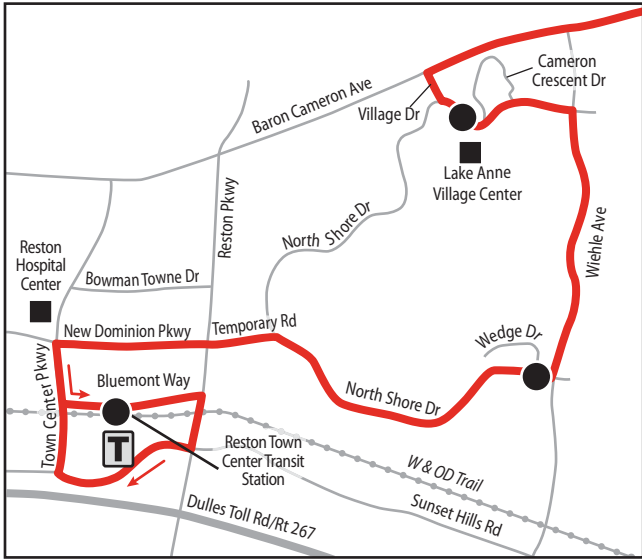

ROUTE 574

Reston – Tysons

LEGEND

- Route 574
- Timepoint

See Inset 1 for details

See Inset 1 for details

Inset 1 - Reston

See Inset 2 for details

Inset 2 - Tysons

574 RESTON – TYSONS

Reston Town Center Transit Station | North Shore Dr & Wedge Dr | North Shore Dr & Cameron Crescent Dr | Baron Cameron Ave & Hunter Mill Rd | Leesburg Pike & Beulah Rd | Tyco Rd & Leesburg Pike |  Spring Hill Metro Station | Tysons West*Park Transit Station | Tysons West*Park Transit Station |  Spring Hill Metro Station | Leesburg Pike & Forestville Dr | Baron Cameron Ave & Hunter Mill Rd | North Shore Dr & Village Dr | Wiehle Ave & North Shore Dr | Reston Town Center Transit Station

Weekday – AM Eastbound Service ☀️

4:50	5:01	5:05	5:09	5:14	5:19	5:21	5:25
5:30	5:41	5:45	5:49	5:54	5:59	6:01	6:05
6:00	6:11	6:15	6:19	6:24	6:29	6:31	6:35
6:30	6:41	6:45	6:49	6:54	6:59	7:02	7:06
7:00	7:11	7:15	7:19	7:33	7:41	7:44	7:49
7:30	7:41	7:45	7:49	8:03	8:11	8:14	8:19
8:00	8:11	8:15	8:19	8:33	8:41	8:44	8:49
8:35	8:46	8:50	8:54	9:08	9:14	9:17	9:22
9:05	9:16	9:20	9:24	9:29	9:35	9:38	9:42
9:35	9:46	9:50	9:54	9:59	10:05	10:08	10:12
10:00	10:09	10:13	10:17	10:22	10:28	10:31	10:35
10:35	10:44	10:48	10:52	10:57	11:03	11:06	11:10
11:15	11:24	11:28	11:32	11:37	11:43	11:46	11:50
11:55	12:06 PM	12:10	12:14	12:19	12:25	12:28	12:32