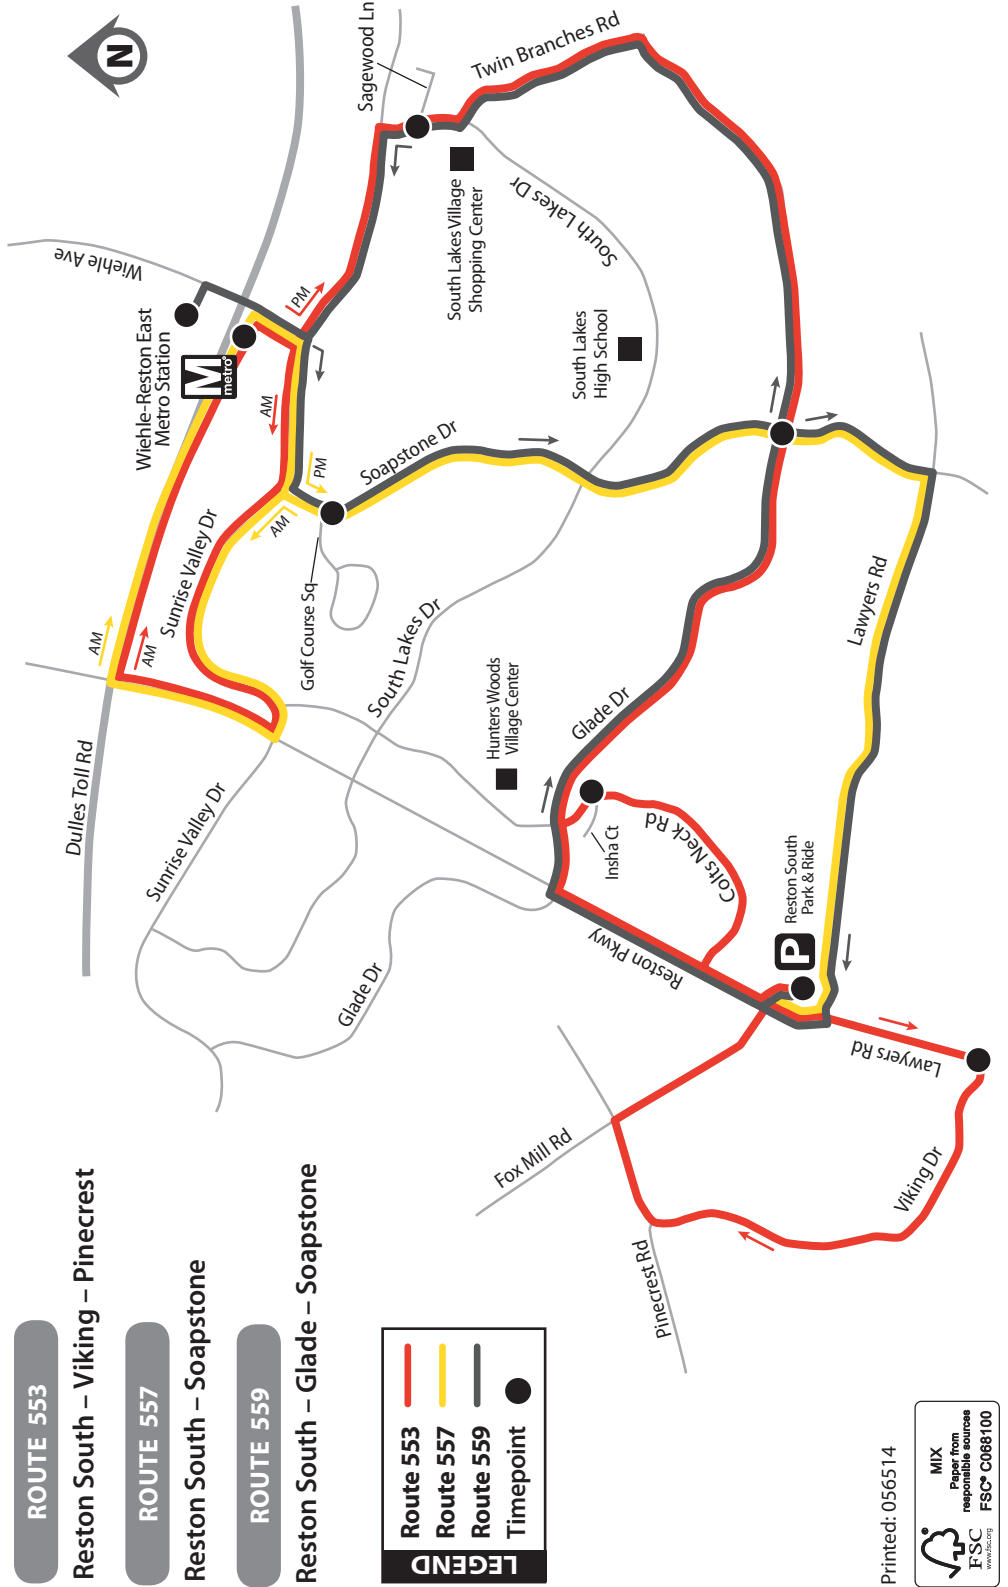

553 RESTON SOUTH – VIKING – PINECREST • **557** RESTON SOUTH – SOAPSTONE

553 • 557 • 559

REVISED & NEW SERVICE
Effective July 26, 2014

**Reston South –
Wiehle-Reston East**

Reston South Park & Ride • Viking Dr •
Lawyers Rd • Glade Dr • Soapstone Dr •
Wiehle-Reston East Metro Station

Weekday – PM Southbound Rush Service 🌙

557	3:50	—	3:58	—	4:01	4:07	—	—
553	4:05	4:12	—	4:15	—	4:21	4:28	4:38
557	4:25	—	4:33	—	4:36	4:42	—	—
553	4:30	4:37	—	4:40	—	4:46	4:53	5:03
557	4:43	—	4:51	—	4:54	5:00	—	—
553	4:48	4:55	—	4:58	—	5:04	5:11	5:21
557	5:01	—	5:09	—	5:12	5:18	—	—
553	5:06	5:13	—	5:16	—	5:22	5:29	5:39
557	5:19	—	5:27	—	5:30	5:36	—	—
553	5:24	5:31	—	5:34	—	5:40	5:47	5:57
557	5:37	—	5:45	—	5:48	5:54	—	—
553	5:42	5:49	—	5:52	—	5:58	6:05	6:15
557	5:55	—	6:03	—	6:06	6:12	—	—
553	6:00	6:07	—	6:10	—	6:16	6:23	6:33
557	6:13	—	6:20	—	6:23	6:29	—	—
553	6:18	6:25	—	6:28	—	6:34	6:41	6:51
557	6:31	—	6:38	—	6:41	6:47	—	—
553	6:36	6:43	—	6:46	—	6:52	6:59	7:09
557	6:49	—	6:56	—	6:59	7:05	—	—
553	6:54	7:01	—	7:04	—	7:10	7:17	7:27
557	7:07	—	7:14	—	7:17	7:23	—	—
553	7:12	7:19	—	7:22	—	7:28	7:35	7:45
557	7:25	—	7:32	—	7:35	7:41	—	—

Glade Dr & Soapstone Dr

South Lakes Dr & Twin Branches Rd

Wiehle - Reston East Metro Station

Wiehle - Reston East Metro Station

Soapstone Dr & Golf Course Sq

Soapstone Dr & Glade Dr

Reston South Park & Ride

- ROUTE 553**
Reston South – Viking – Pinecrest
- ROUTE 557**
Reston South – Soapstone
- ROUTE 559**
Reston South – Glade – Soapstone

LEGEND

- Route 553 (Red line)
- Route 557 (Yellow line)
- Route 559 (Grey line)
- Timepoint (Black dot)